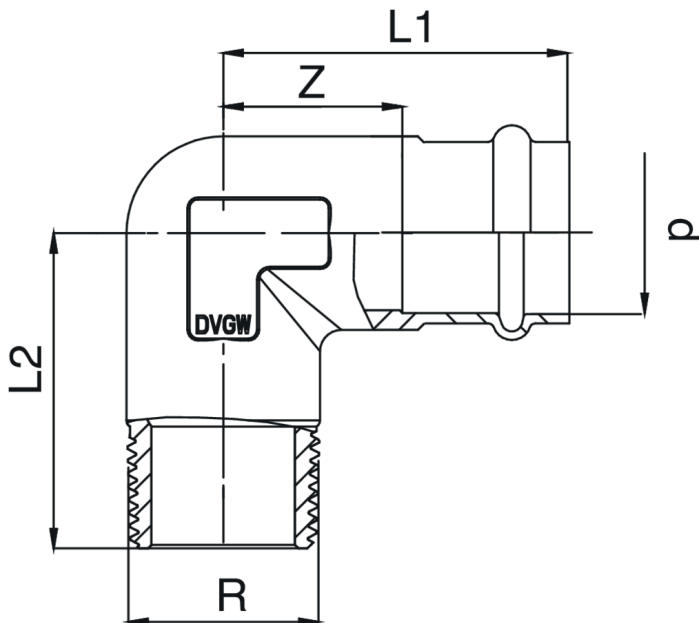

Bronze F/male thread 90° elbow.

## Technical specifications

D X R	BAG	MASTER BOX	CODE	L1	L2	Z
12 x 3/8"	10	150	RS8092A38012000	42	32	24
12 x 1/2"	10	150	RS8092A12012000	43	34	25
15 x 3/8"	10	100	RS8092A38015000	42	32	20
15 x 1/2"	10	100	RS8092A12015000	44	34	22
18 x 1/2"	10	80	RS8092A12018000	47	49	24
18 x 3/4"	5	70	RS8092A34018000	49	50	26
22 x 3/4"	10	50	RS8092A34022000	55	39	31
28 x 1"	5	30	RS8092B01028000	59	73	34
35 x 1"1/4	1	15	RS8092B14035000	70	86	44
42 x 1"1/2	1	10	RS8092B12042000	87	95	51
54 x 2"	1	7	RS8092C02054000	110	118	66