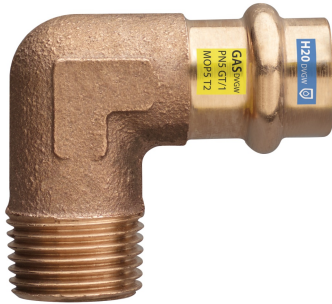

Bronze F/male thread 90° elbow.

## Technical specifications

D X R	BAG	MASTER BOX	CODE	L1	L2	Z
12 x 3/8"	10	150	RS8092A38012000	42	32	24
12 x 1/2"	10	150	RS8092A12012000	43	34	25
15 x 3/8"	10	100	RS8092A38015000	42	32	20
15 x 1/2"	10	100	RS8092A12015000	44	34	22
18 x 1/2"	10	80	RS8092A12018000	47	49	24
18 x 3/4"	5	70	RS8092A34018000	49	50	26
22 x 3/4"	10	50	RS8092A34022000	55	39	31
28 x 1"	5	30	RS8092B01028000	59	73	34
35 x 1"1/4	1	15	RS8092B14035000	70	86	44
42 x 1"1/2	1	10	RS8092B12042000	87	95	51
54 x 2"	1	7	RS8092C02054000	110	118	66