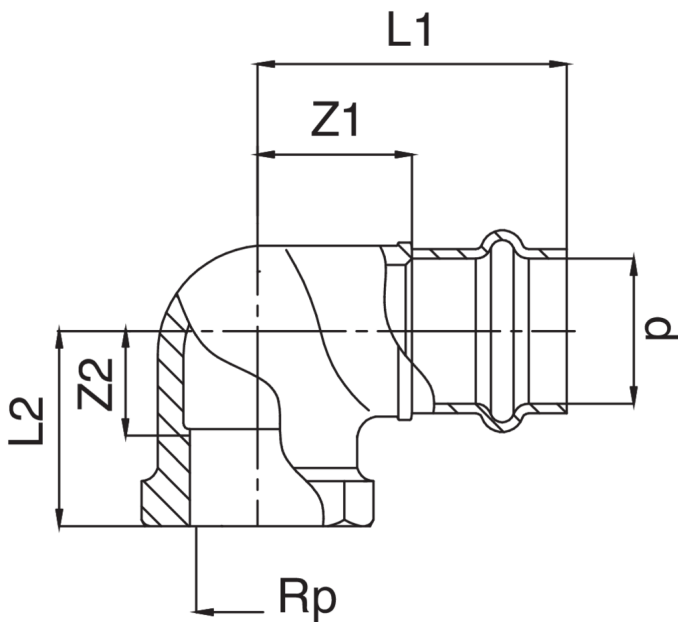

Bronze F/female thread 90° elbow.

Technical specifications

D X RP	BAG	MASTER BOX	CODE	L1	L2	Z1	Z2
12 x 3/8"	10	150	RS8090A38012000	44	18	26	9
12 x 1/2"	10	150	RS8090A12012000	44	22	26	11
15 x 3/8"	10	100	RS8090A38015000	47	19	25	10
15 x 1/2"	10	100	RS8090A12015000	45	24	23	13
15 x 3/4"	10	70	RS8090A34015000	49	31	27	16
18 x 1/2"	10	100	RS8090A12018000	47	24	24	13
18 x 3/4"	5	70	RS8090A34018000	50	24	27	9
22 x 1/2"	10	60	RS8090A12022000	49	24	25	13
22 x 3/4"	5	60	RS8090A34022000	49	29	25	6
22 x 1"	5	40	RS8090B01022000	60	33	36	10
28 x 3/4"	5	50	RS8090A34028000	55	30	30	15
28 x 1"	5	40	RS8090B01028000	61	33	36	9
35 x 1"1/4	5	20	RS8090B14035000	67	40	41	22
42 x 1"1/2	5	20	RS8090B12042000	77	43	41	25
54 x 2"	1	8	RS8090C02054000	97	57	57	39