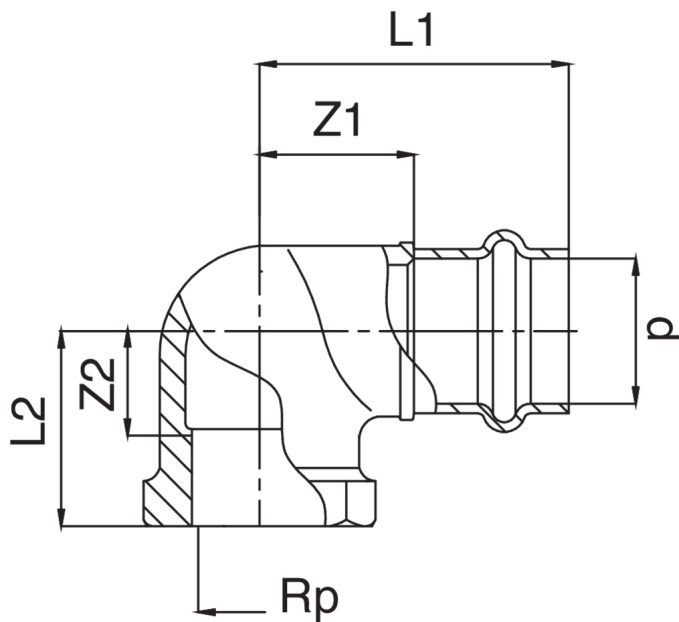

Bronze F/female thread 90° elbow.

## Technical specifications

D X RP	BAG	MASTER BOX	CODE	L1	L2	Z1	Z2
12 x 3/8"	10	150	RS8090A38012000	44	18	26	9
12 x 1/2"	10	150	RS8090A12012000	44	22	26	11
15 x 3/8"	10	100	RS8090A38015000	47	19	25	10
15 x 1/2"	10	100	RS8090A12015000	45	24	23	13
15 x 3/4"	10	70	RS8090A34015000	49	31	27	16
18 x 1/2"	10	100	RS8090A12018000	47	24	24	13
18 x 3/4"	5	70	RS8090A34018000	50	24	27	9
22 x 1/2"	10	60	RS8090A12022000	49	24	25	13
22 x 3/4"	5	60	RS8090A34022000	49	29	25	6
22 x 1"	5	40	RS8090B01022000	60	33	36	10
28 x 3/4"	5	50	RS8090A34028000	55	30	30	15
28 x 1"	5	40	RS8090B01028000	61	33	36	9
35 x 1"1/4	5	20	RS8090B14035000	67	40	41	22
42 x 1"1/2	5	20	RS8090B12042000	77	43	41	25
54 x 2"	1	8	RS8090C02054000	97	57	57	39