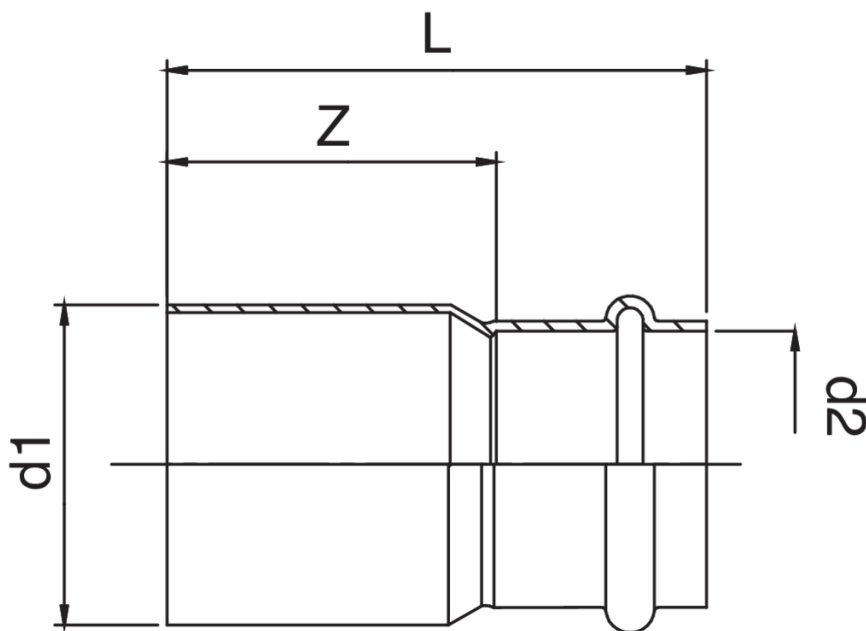

frabo
press
KOMBI

RS9243

PATENTED

Copper M/F reducer.

Technical specifications

D1 X D2	BAG	MASTER BOX	CODE	L	Z
15 x 12	10	300	RS9243015012000	44	26
18 x 12	10	300	RS9243018012000	47	29
18 x 15	10	200	RS9243018015000	50	28
22 x 15	10	150	RS9243022015000	56	34
22 x 18	10	150	RS9243022018000	52	29
28 x 15	10	100	RS9243028015000	60	38
28 x 18	10	100	RS9243028018000	59	36
28 x 22	10	100	RS9243028022000	58	34
35 x 22	10	60	RS9243035022000	64	40
35 x 28	10	50	RS9243035028000	59	34
42 x 22	5	50	RS9243042022000	76	52
42 x 28	5	40	RS9243042028000	74	49
42 x 35	5	40	RS9243042035000	68	42
54 x 35	5	20	RS9243054035000	89	63
54 x 42	5	20	RS9243054042000	90	54

The big-sizes, items RR9243 and ZM9243, are available.

Applications

DRINKING
WATER

HEATING

HVAC

GAS

COMPRESSED
AIR

FIREFIGHTING