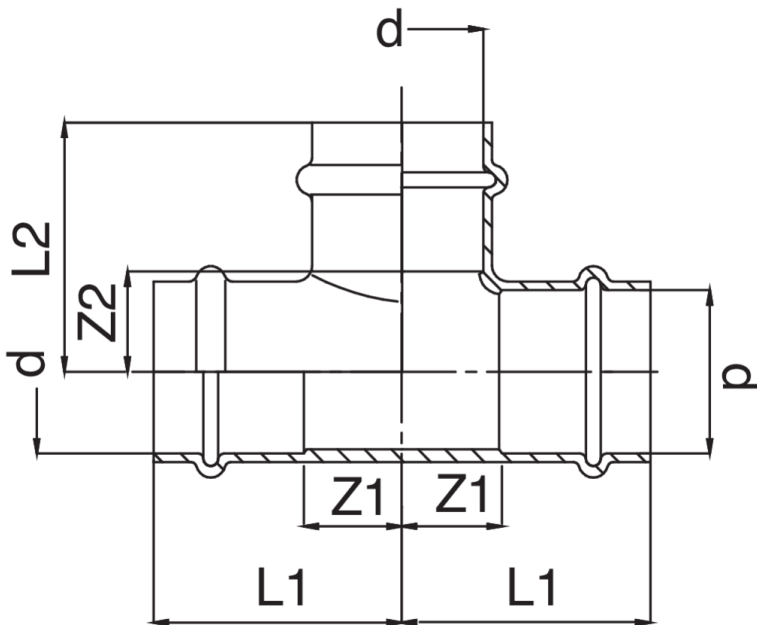

frabo
press
KOMBI

RS9130

PATENTED

Copper F/F/F tee.

Technical specifications

D	BAG	MASTER BOX	CODE	L1	L2	Z1	Z2
12	10	150	RS9130012012012	29	29	11	11
15	10	100	RS9130015015015	41	33	19	11
18	5	50	RS9130018018018	42	35	19	12
22	5	40	RS9130022022022	45	39	21	15
28	5	35	RS9130028028028	48	46	23	21
35	5	20	RS9130035035035	53	48	27	22
42	1	10	RS9130042042042	65	65	29	29
54	1	8	RS9130054054054	75	75	35	35

The big-size, item RR9130, is available.

Applications

DRINKING
WATER

HEATING

HVAC

GAS

COMPRESSED
AIR

FIREFIGHTING