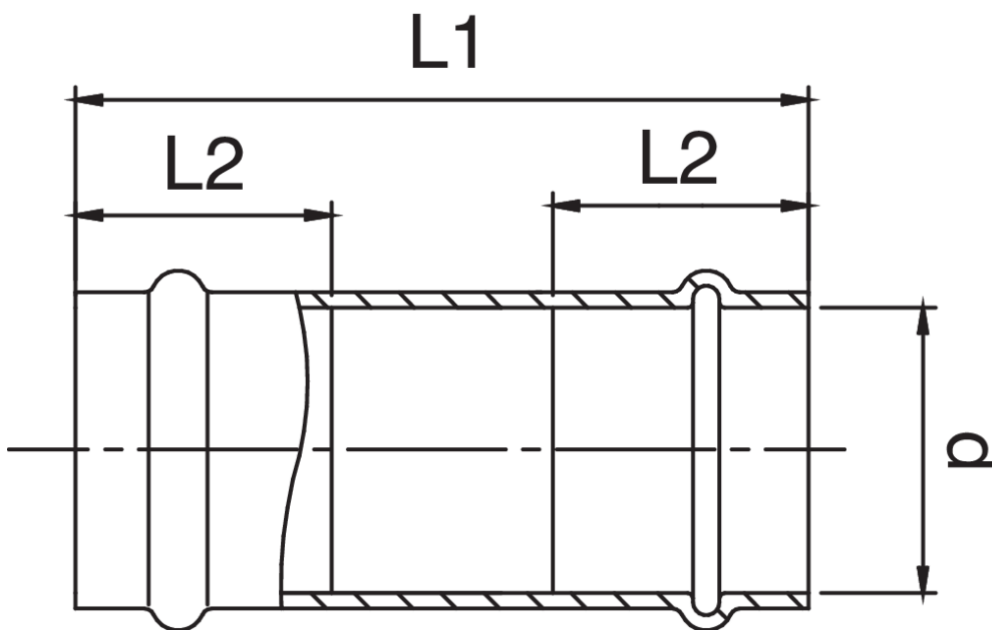

Copper F/F slip coupling.

Technical specifications

D	BAG	MASTER BOX	CODE	L1	L2
12	10	150	RS9271012012000	58	18
15	10	100	RS9271015015000	82	22
18	10	100	RS9271018018000	92	23
22	10	60	RS9271022022000	97	24
28	5	40	RS9271028028000	107	25
35	5	30	RS9271035035000	114	26
42	1	15	RS9271042042000	142	41
54	1	10	RS9271054054000	163	45