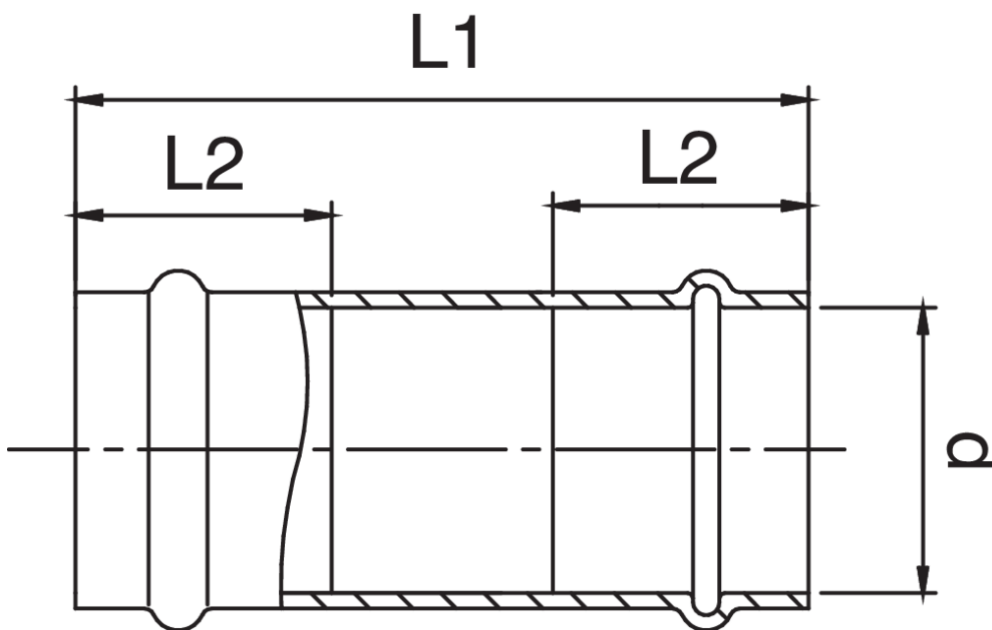

Copper F/F slip coupling.

## Technical specifications

D	BAG	MASTER BOX	CODE	L1	L2
12	10	150	RS9271012012000	58	18
15	10	100	RS9271015015000	82	22
18	10	100	RS9271018018000	92	23
22	10	60	RS9271022022000	97	24
28	5	40	RS9271028028000	107	25
35	5	30	RS9271035035000	114	26
42	1	15	RS9271042042000	142	41
54	1	10	RS9271054054000	144	45

The big-size, item RR9271, is available.