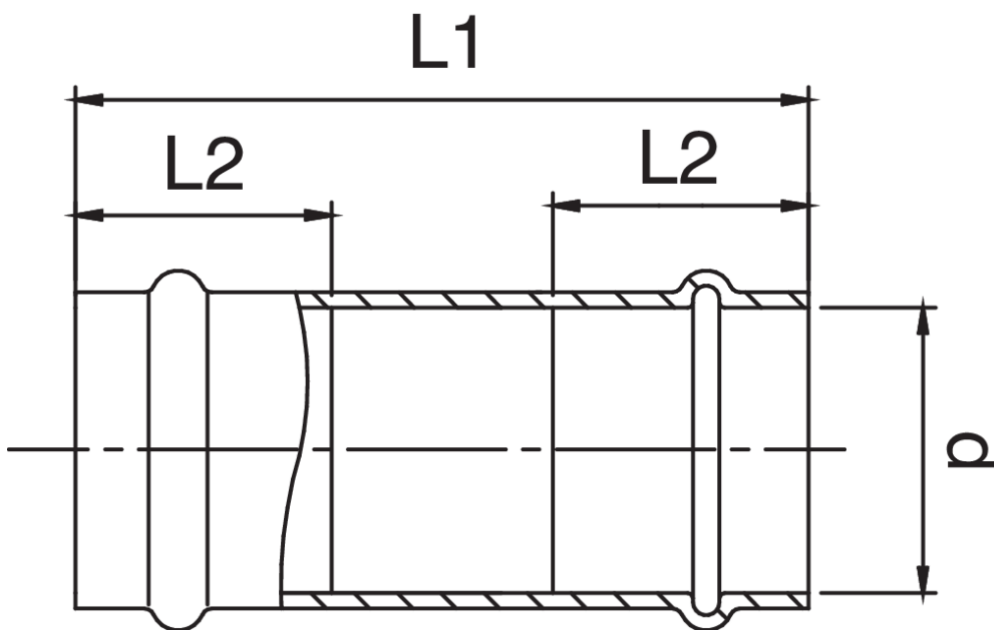

Copper F/F slip coupling.

## Technical specifications

D	BAG	MASTER BOX	CODE	L1	L2
12	10	150	RS9271012012000	58	18
15	10	100	RS9271015015000	82	22
18	10	100	RS9271018018000	92	23
22	10	60	RS9271022022000	97	24
28	5	40	RS9271028028000	107	25
35	5	30	RS9271035035000	114	26
42	1	15	RS9271042042000	142	41
54	1	10	RS9271054054000	144	45

The big-size, item RR9271, is available.