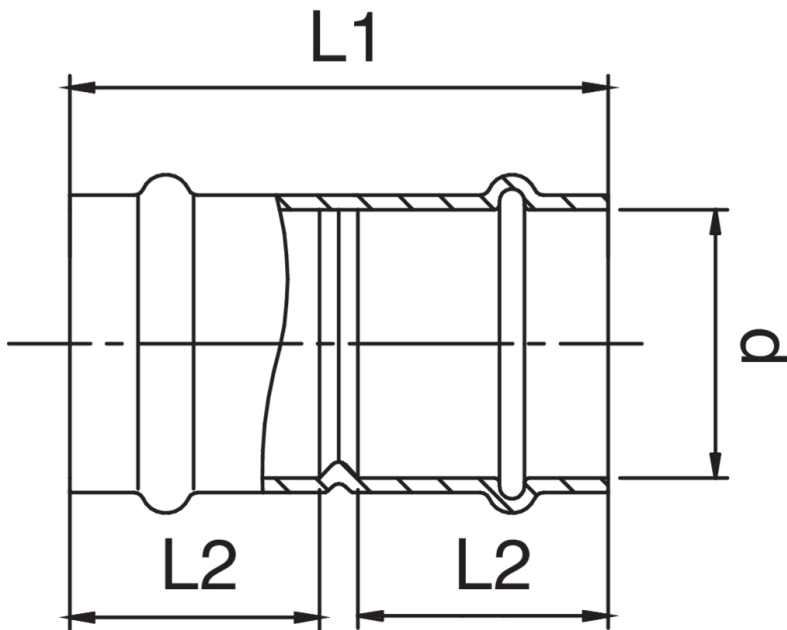

**frabo**  
**press**  
KOMBI

**RS9270**

**PATENTED**

Copper F/F coupling.

## Technical specifications

| D  | BAG | MASTER BOX | CODE            | L1 | L2 |
|----|-----|------------|-----------------|----|----|
| 12 | 10  | 300        | RS9270012012000 | 40 | 18 |
| 15 | 10  | 200        | RS9270015015000 | 49 | 22 |
| 18 | 10  | 150        | RS9270018018000 | 52 | 23 |
| 22 | 10  | 100        | RS9270022022000 | 53 | 24 |
| 28 | 10  | 60         | RS9270028028000 | 57 | 25 |
| 35 | 5   | 40         | RS9270035035000 | 62 | 26 |
| 42 | 5   | 25         | RS9270042042000 | 78 | 36 |
| 54 | 1   | 15         | RS9270054054000 | 93 | 40 |

The big-size, item RR9270, is available.