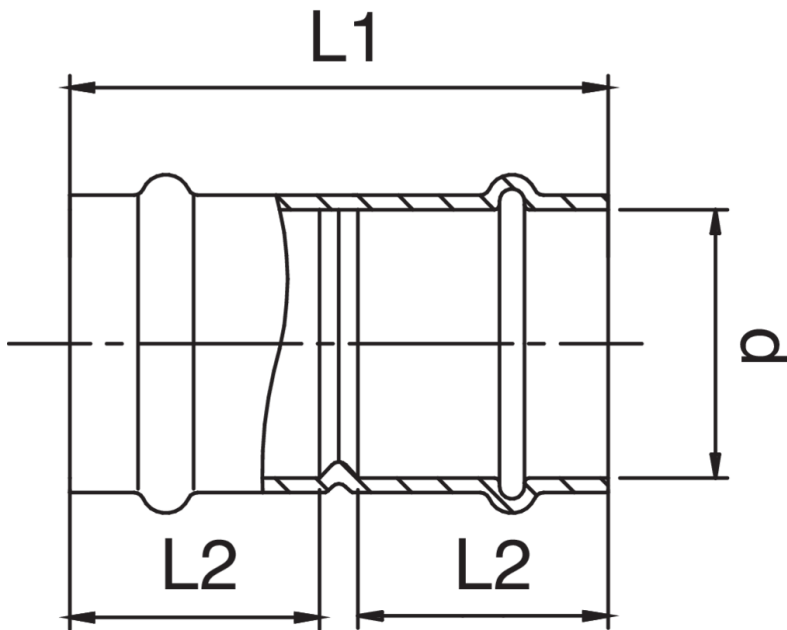

frabo
press
KOMBI

RS9270

PATENTED

Copper F/F coupling.

Technical specifications

D	BAG	MASTER BOX	CODE	L1	L2
12	10	300	RS9270012012000	40	18
15	10	200	RS9270015015000	49	22
18	10	150	RS9270018018000	52	23
22	10	100	RS9270022022000	53	24
28	10	60	RS9270028028000	57	25
35	5	40	RS9270035035000	62	26
42	5	25	RS9270042042000	78	36
54	1	15	RS9270054054000	93	40

The big-size, item RR9270, is available.

Applications

DRINKING
WATER

HEATING

HVAC

GAS

COMPRESSED
AIR

FIREFIGHTING