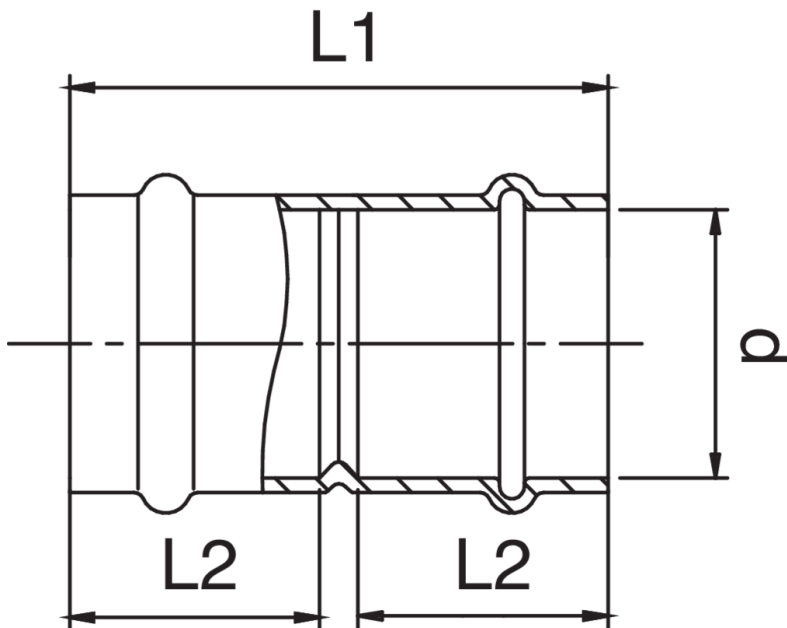

Copper F/F coupling.

Technical specifications

D	BAG	MASTER BOX	CODE	L1	L2
12	10	300	RS9270012012000	40	18
15	10	200	RS9270015015000	49	22
18	10	150	RS9270018018000	52	23
22	10	100	RS9270022022000	53	24
28	10	60	RS9270028028000	57	25
35	5	40	RS9270035035000	62	26
42	5	25	RS9270042042000	78	36
54	1	15	RS9270054054000	93	40

The big-size, item RR9270, is available.

Applications

DRINKING
WATER

HEATING

HVAC

GAS

COMPRESSED
AIR

FIREFIGHTING