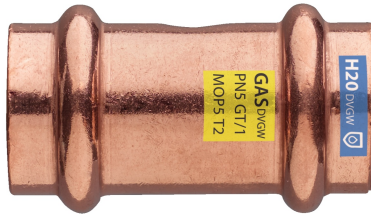

**frabo**  
**press**  
KOMBI

**RS9270**

**PATENTED**

Copper F/F coupling.

## Technical specifications

| D  | BAG | MASTER BOX | CODE            | L1 | L2 |
|----|-----|------------|-----------------|----|----|
| 12 | 10  | 300        | RS9270012012000 | 40 | 18 |
| 15 | 10  | 200        | RS9270015015000 | 49 | 22 |
| 18 | 10  | 150        | RS9270018018000 | 52 | 23 |
| 22 | 10  | 100        | RS9270022022000 | 53 | 24 |
| 28 | 10  | 60         | RS9270028028000 | 57 | 25 |
| 35 | 5   | 40         | RS9270035035000 | 62 | 26 |
| 42 | 5   | 25         | RS9270042042000 | 78 | 36 |
| 54 | 1   | 15         | RS9270054054000 | 93 | 40 |

The big-size, item RR9270, is available.