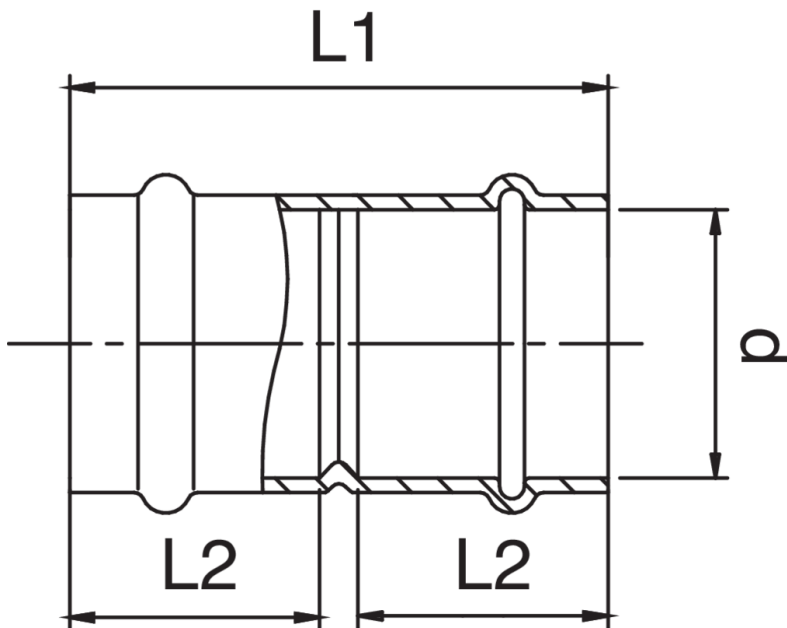

FRABO

frabo
press
KOMBI

RS9270

PATENTED

Copper F/F coupling.

Technical specifications

D	BAG	MASTER BOX	CODE	L1	L2
12	10	300	RS9270012012000	40	18
15	10	200	RS9270015015000	49	22
18	10	150	RS9270018018000	52	23
22	10	100	RS9270022022000	53	24
28	10	60	RS9270028028000	57	25
35	5	40	RS9270035035000	62	26
42	5	25	RS9270042042000	78	36
54	1	15	RS9270054054000	93	40

The big-size, item RR9270, is available.

Applications

DRINKING
WATER

HEATING

HVAC

GAS

COMPRESSED
AIR

FIREFIGHTING