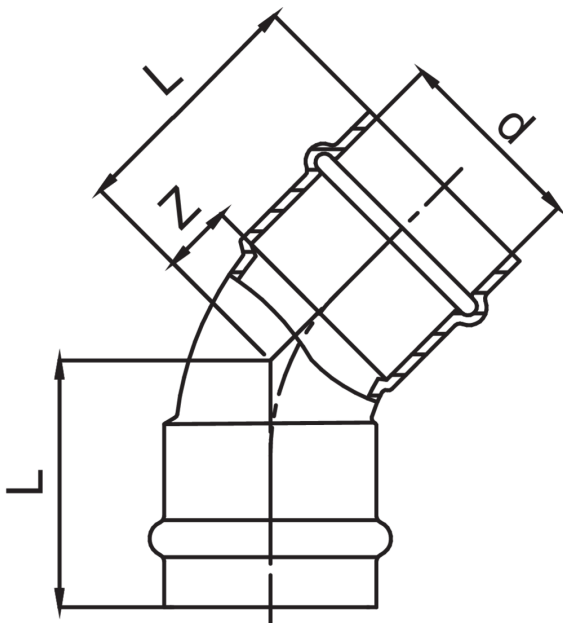

**frabo**  
**press**  
KOMBI

**RS9041**

**PATENTED**

Copper F/F 45° elbow.

## Technical specifications

D	BAG	MASTER BOX	CODE	L	Z
12	10	250	RS9041012012000	25	7
15	10	200	RS9041015015000	29	7
18	10	150	RS9041018018000	31	8
22	10	80	RS9041022022000	34	10
28	5	60	RS9041028028000	38	13
35	5	40	RS9041035035000	43	17
42	5	20	RS9041042042000	53	17
54	1	10	RS9041054054000	68	28

The big-size, item RR9041, is available.