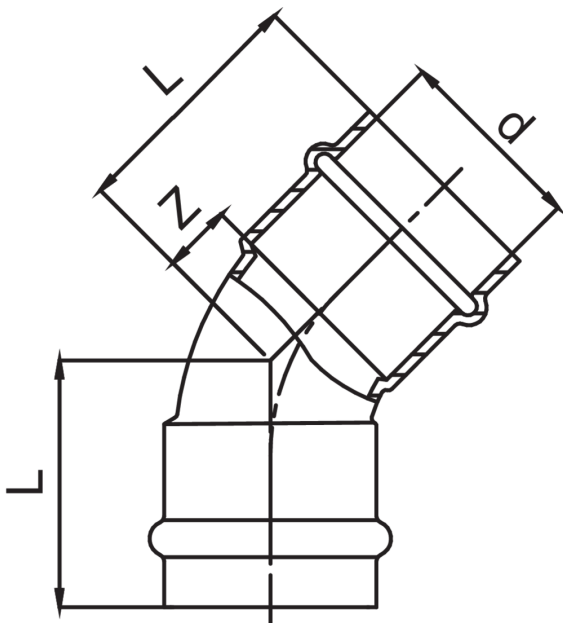

FRABO

frabo
press
KOMBI

RS9041

PATENTED

Copper F/F 45° elbow.

Technical specifications

D	BAG	MASTER BOX	CODE	L	Z
12	10	250	RS9041012012000	25	7
15	10	200	RS9041015015000	29	7
18	10	150	RS9041018018000	31	8
22	10	80	RS9041022022000	34	10
28	5	60	RS9041028028000	38	13
35	5	40	RS9041035035000	43	17
42	5	20	RS9041042042000	53	17
54	1	10	RS9041054054000	68	28

The big-size, item RR9041, is available.

Applications

DRINKING
WATER

HEATING

HVAC

GAS

COMPRESSED
AIR

FIREFIGHTING