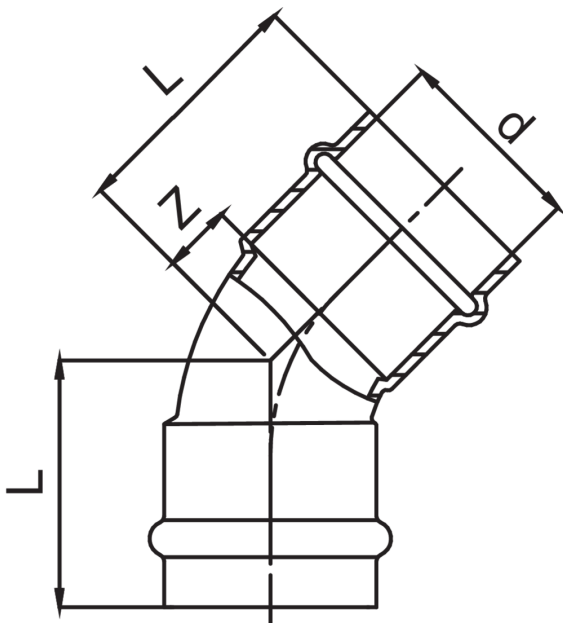

frabo
press
KOMBI

RS9041

PATENTED

Copper F/F 45° elbow.

Technical specifications

D	BAG	MASTER BOX	CODE	L	Z
12	10	250	RS9041012012000	25	7
15	10	200	RS9041015015000	29	7
18	10	150	RS9041018018000	31	8
22	10	80	RS9041022022000	34	10
28	5	60	RS9041028028000	38	13
35	5	40	RS9041035035000	43	17
42	5	20	RS9041042042000	53	17
54	1	10	RS9041054054000	68	28

The big-size, item RR9041, is available.

Applications

DRINKING
WATER

HEATING

HVAC

GAS

COMPRESSED
AIR

FIREFIGHTING