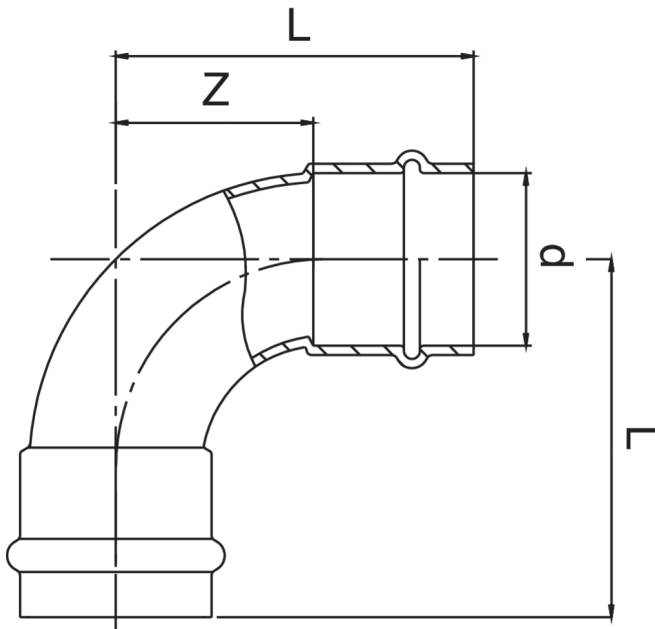

FRABO

frabo
press
KOMBI

RS9002

PATENTED

Copper F/F 90° elbow.

Technical specifications

D	BAG	MASTER BOX	CODE	L	Z
12	10	250	RS9002012012000	33	15
15	10	150	RS9002015015000	40	18
18	10	100	RS9002018018000	45	22
22	10	60	RS9002022022000	47	23
28	5	40	RS9002028028000	59	34
35	5	30	RS9002035035000	68	42
42	1	10	RS9002042042000	87	51
54	1	7	RS9002054054000	105	65

The big-size, item RR9002, is available.

Applications

DRINKING
WATER

HEATING

HVAC

GAS

COMPRESSED
AIR

FIREFIGHTING