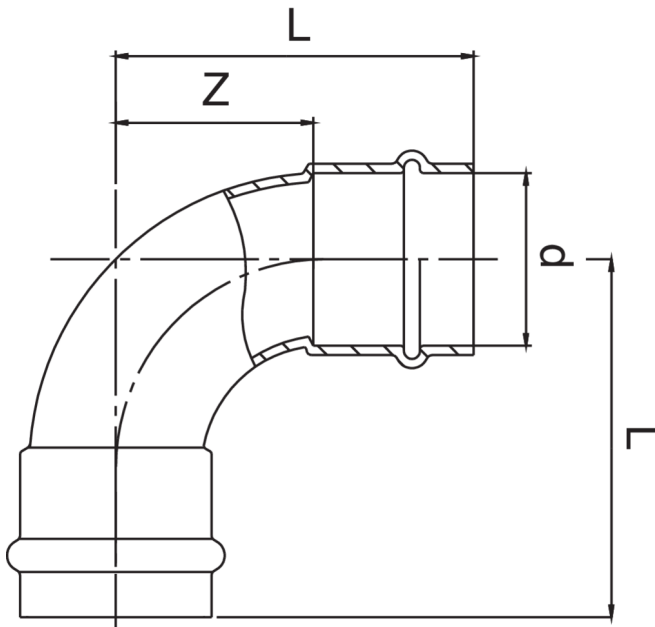

FRABO

frabo
press
KOMBI

RS9002

PATENTED

Copper F/F 90° elbow.

Technical specifications

D	BAG	MASTER BOX	CODE	L	Z
12	10	250	RS9002012012000	33	15
15	10	150	RS9002015015000	40	18
18	10	100	RS9002018018000	45	22
22	10	60	RS9002022022000	47	23
28	5	40	RS9002028028000	59	34
35	5	30	RS9002035035000	68	42
42	1	10	RS9002042042000	87	51
54	1	7	RS9002054054000	105	65

The big-size, item RR9002, is available.

Applications

DRINKING
WATER

HEATING

HVAC

GAS

COMPRESSED
AIR

FIREFIGHTING