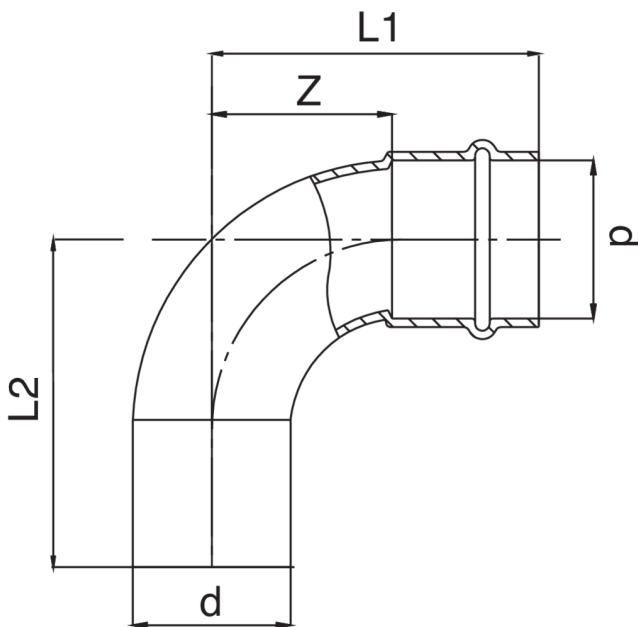

Copper M/F 90° elbow.

Technical specifications

D	BAG	MASTER BOX	CODE	L1	L2	Z
12	10	300	RS9001012012000	33	34	15
15	10	200	RS9001015015000	40	42	18
18	10	150	RS9001018018000	45	47	22
22	10	80	RS9001022022000	51	52	27
28	5	40	RS9001028028000	59	61	34
35	5	30	RS9001035035000	68	70	42
42	1	10	RS9001042042000	87	88	51
54	1	7	RS9001054054000	105	107	65

The big-size, item RR9001, is available.

Applications

DRINKING
WATER

HEATING

HVAC

GAS

COMPRESSED
AIR

FIREFIGHTING