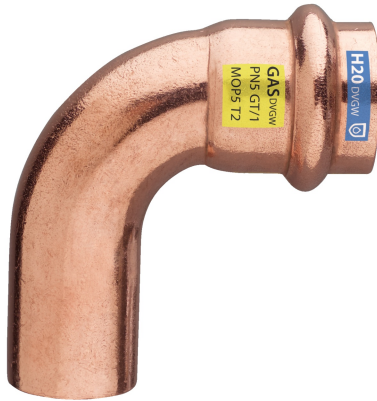

FRABO

frabo
press
KOMBI

RS9001

PATENTED

Copper M/F 90° elbow.

Technical specifications

D	BAG	MASTER BOX	CODE	L1	L2	Z
12	10	300	RS9001012012000	33	34	15
15	10	200	RS9001015015000	40	42	18
18	10	150	RS9001018018000	45	47	22
22	10	80	RS9001022022000	51	52	27
28	5	40	RS9001028028000	59	61	34
35	5	30	RS9001035035000	68	70	42
42	1	10	RS9001042042000	87	88	51
54	1	7	RS9001054054000	105	107	65

The big-size, item RR9001, is available.

Applications

DRINKING
WATER

HEATING

HVAC

GAS

COMPRESSED
AIR

FIREFIGHTING