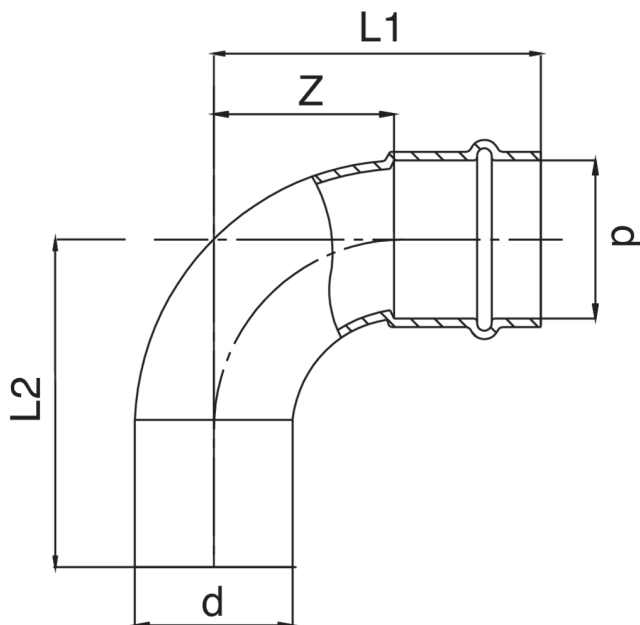

FRABO

frabo
press
KOMBI

RS9001

PATENTED

Copper M/F 90° elbow.

Technical specifications

D	BAG	MASTER BOX	CODE	L1	L2	Z
12	10	300	RS9001012012000	33	34	15
15	10	200	RS9001015015000	40	42	18
18	10	150	RS9001018018000	45	47	22
22	10	80	RS9001022022000	51	52	27
28	5	40	RS9001028028000	59	61	34
35	5	30	RS9001035035000	68	70	42
42	1	10	RS9001042042000	87	88	51
54	1	7	RS9001054054000	105	107	65

The big-size, item RR9001, is available.

Applications

DRINKING
WATER

HEATING

HVAC

GAS

COMPRESSED
AIR

FIREFIGHTING