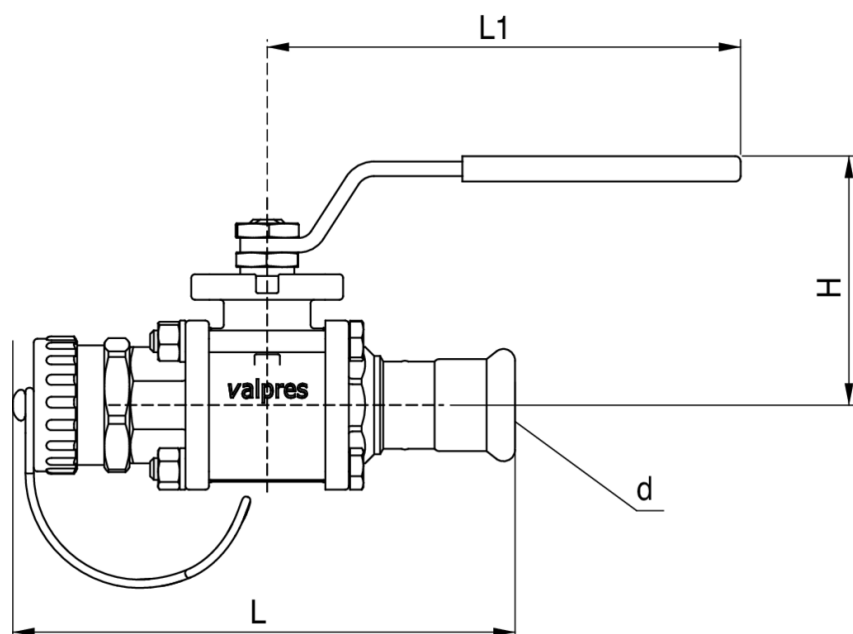

Hose connection ball valve.

Technical specifications

| D | BAG | MASTER BOX | CODE | L1 | L | H |
|----|-----|------------|----------|-----|-----|------|
| 22 | 6 | 24 | 52920022 | 131 | 139 | 68,5 |

Applications