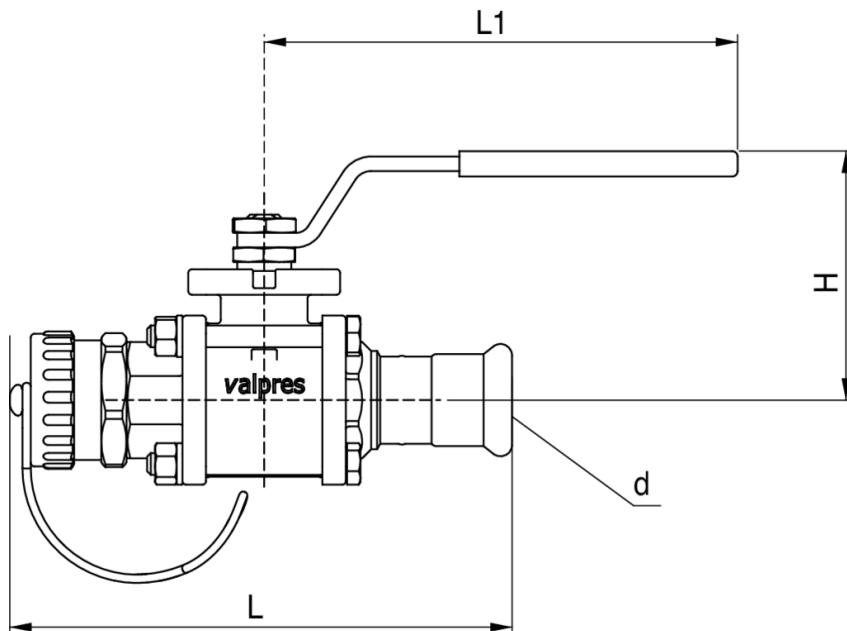

Hose connection ball valve.

Technical specifications

D	BAG	MASTER BOX	CODE	L1	L	H
22	6	24	52920022	131	139	68,5

Applications

DRINKING WATER

HEATING

HVAC

COMPRESSED AIR