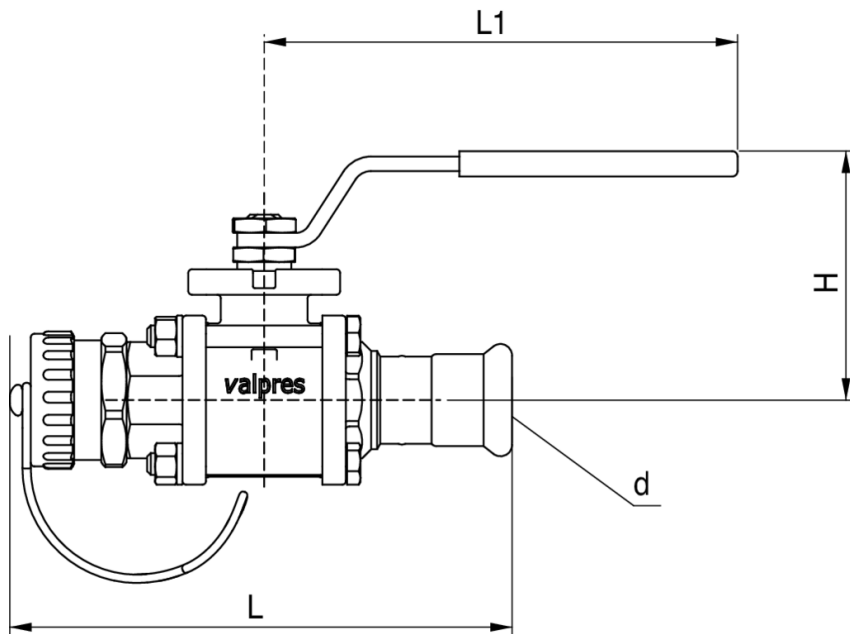

Hose connection ball valve.

Technical specifications

D	BAG	MASTER BOX	CODE	L1	L	H
22	6	24	52920022	131	139	68,5

Applications

DRINKING WATER

HEATING

HVAC

COMPRESSED AIR