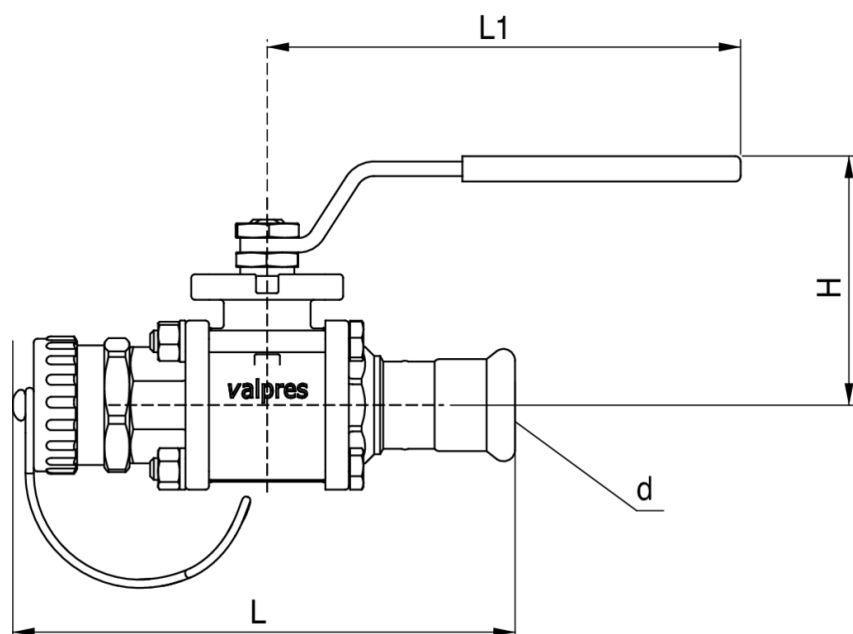

Hose connection ball valve.

Technical specifications

D	BAG	MASTER BOX	CODE	L1	L	H
22	6	24	52920022	131	139	68,5

Applications

DRINKING WATER

HEATING

HVAC

COMPRESSED AIR