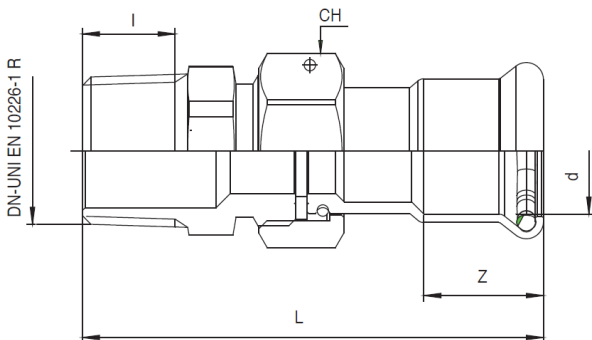

Socket union with flat steel, thread male with inox steel nut.

NEW

Technical specifications

D X R	BAG	MASTER BOX	CODE	CH	L	Z	I
15 x 1/2"	10	150	MXF342A12015000	30	68	19	15
22 x 3/4"	5	100	MXF342A34022000	38	68	21	16,3
28 x 1"	5	50	MXF342B01028000	46	82	22	19,1
35 x 1 1/4"	5	40	MXF342B14035000	52	91	27	21,4
42 x 1 1/2"	2	40	MXF342B12042000	60	91	30	21,4
54 x 2"	2	20	MXF342C02054000	76	105	35	25,7