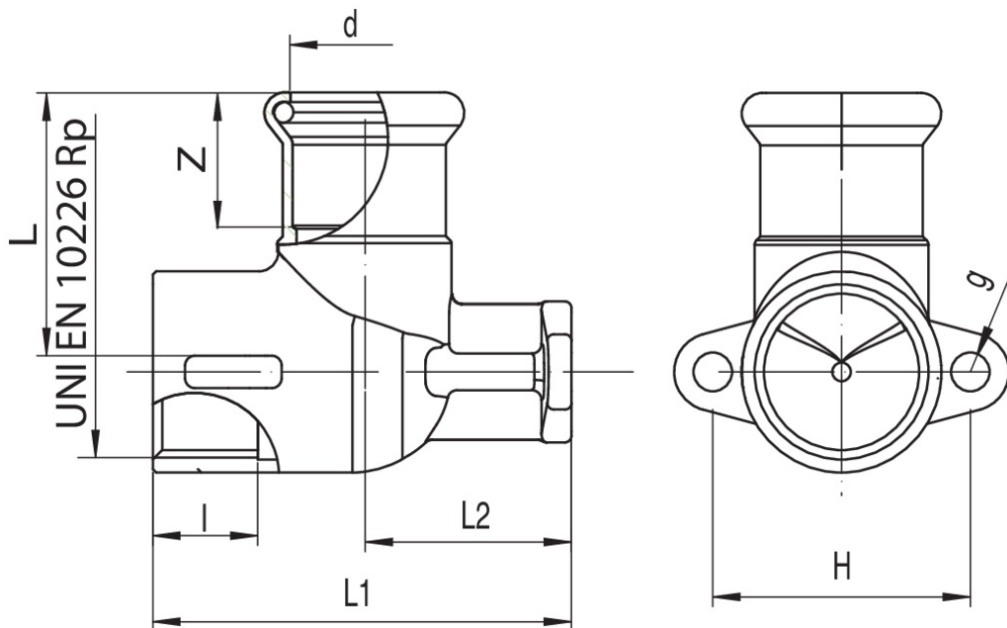

90° female elbow with long wallplate.

**NEW**

## Technical specifications

D X RP	BAG	MASTER BOX	CODE	L	L1	L2	Z	I	H	G
15 x 1/2"	10	80	MXF474A12015000	38	65	34	20	15	40	6
18 x 1/2"	10	80	MXF474A12018000	38	65	34	20	15	40	6
22 x 3/4"	5	50	MXF474A34022000	43	65	32	21	16,3	40	6