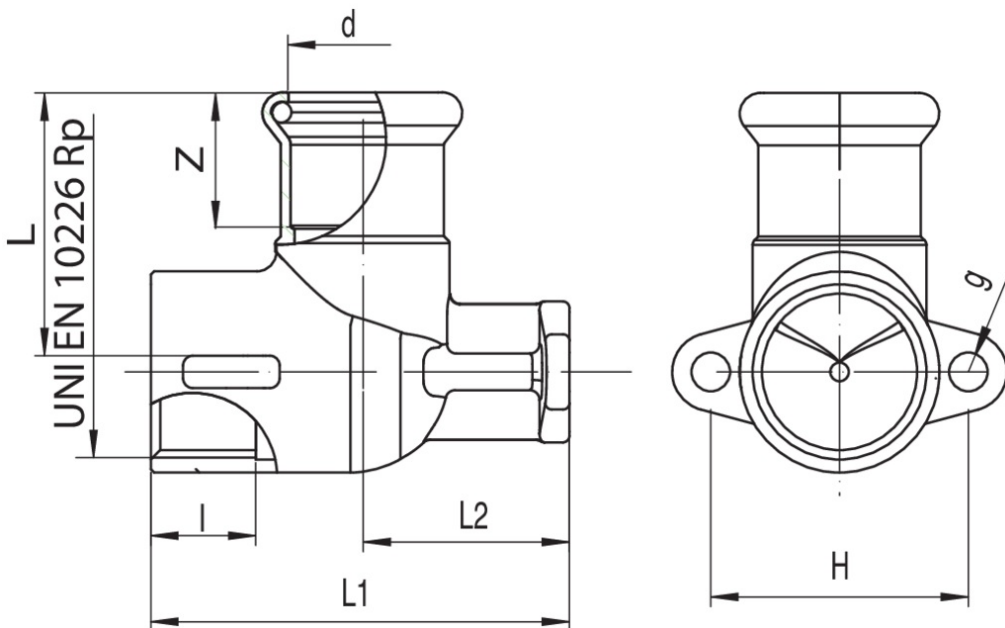

**frabo**  
**press**  
316 M  
**MXF474**

90° female elbow with long wallplate.

**NEW**

## Technical specifications

D X RP	BAG	MASTER BOX	CODE	L	L1	L2	Z	I	H	G
15 x 1/2"	10	80	MXF474A12015000	38	65	34	20	15	40	6
18 x 1/2"	10	80	MXF474A12018000	38	65	34	20	15	40	6
22 x 3/4"	5	50	MXF474A34022000	43	65	32	21	16,3	40	6