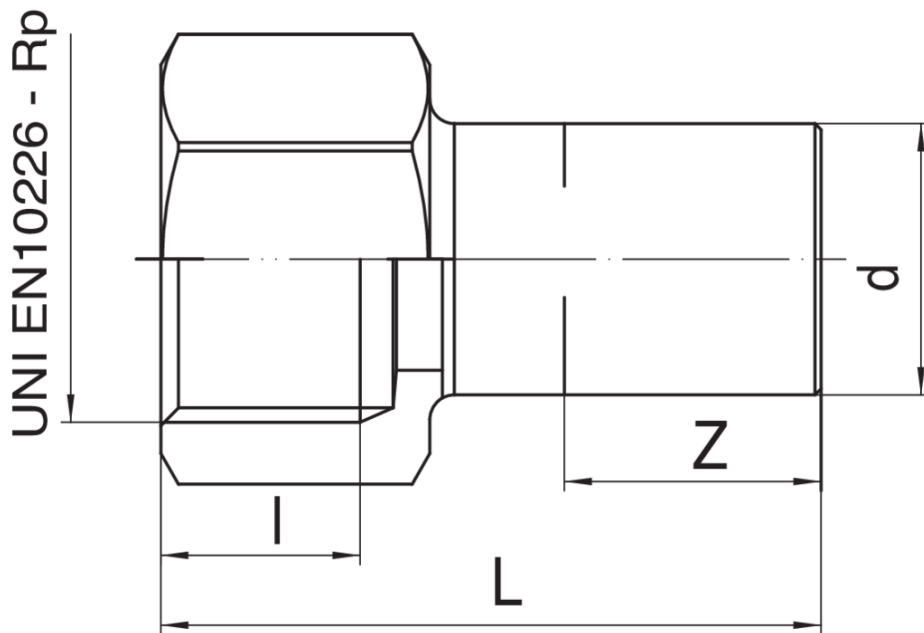

Male adaptor - female thread.

NEW

Technical specifications

D X RP	BAG	MASTER BOX	CODE	L	Z	L
15 x 1/2"	10	200	MXF272A12015000	51	19	15
18 x 1/2"	10	200	MXF272A12018000	50,5	19,5	15
18 x 3/4"	10	200	MXF272A34018000	52	19,5	16,3
22 x 1/2"	5	150	MXF272A12022000	51	21	15
22 x 3/4"	5	150	MXF272A34022000	54	21	16,3
28 x 3/4"	5	100	MXF272A34028000	54,5	22	16,3