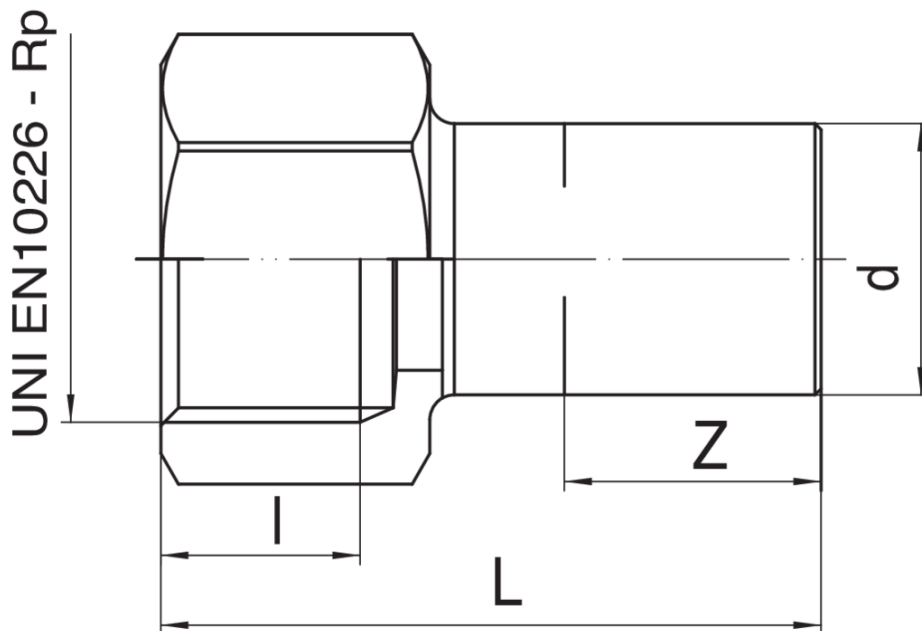

Male adaptor - female thread.

NEW

Technical specifications

D X RP	BAG	MASTER BOX	CODE	L	Z	L
15 x 1/2"	10	200	MXF272A12015000	51	19	15
18 x 1/2"	10	200	MXF272A12018000	50,5	19,5	15
18 x 3/4"	10	200	MXF272A34018000	52	19,5	16,3
22 x 1/2"	5	150	MXF272A12022000	51	21	15
22 x 3/4"	5	150	MXF272A34022000	54	21	16,3
28 x 3/4"	5	100	MXF272A34028000	54,5	22	16,3