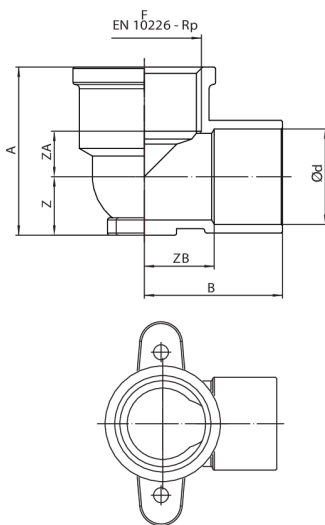

F/female thread elbow with 2-hole wallplate.

Technical specifications

Ø D X RP	BAG	MASTER BOX	CODE	A	B	C	G	H	ZA	ZB
12 x 1/2"	10	150	RB4472A12012000	20	26	10	5	35	11	9
12 x 3/8"	10	200	RB4472A38012000	19	27	12	4,5	30	10	7
14 x 1/2"	10	150	RB4472A12014000	23	30	10	5	35	12	9
15 x 1/2"	10	150	RB4472A12015000	23	30	10	5	35	12	9
15 x 3/4"	10	80	RB4472A34015000	28	35	15	5	39	17	11
16 x 1/2"	10	150	RB4472A12016000	23	29	10	5	35	12	10
18 x 1/2"	10	100	RB4472A12018000	26	36	10	5	35	13	12
18 x 3/4"	10	80	RB4472A34018000	29	36	15	5	39	16	12
22 x 1/2"	10	70	RB4472A12022000	27	37	10	5	35	12	14
22 x 3/4"	10	70	RB4472A34022000	31	37	15	5	39	16	13