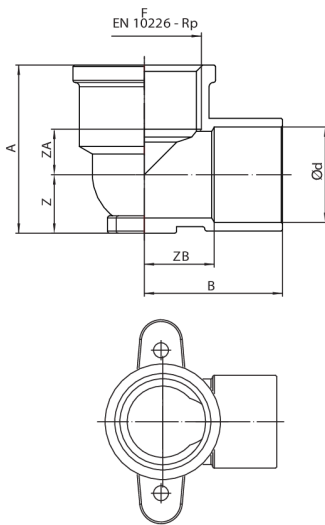

F/female thread elbow with 2-hole wallplate.

Technical specifications

Ø D X RP	BAG	MASTER BOX	CODE	A	B	C	G	H	ZA	ZB
12 x 1/2"	10	150	RB4472A12012000	20	26	10	5	35	11	9
12 x 3/8"	10	200	RB4472A38012000	19	27	12	4,5	30	10	7
14 x 1/2"	10	150	RB4472A12014000	23	30	10	5	35	12	9
15 x 1/2"	10	150	RB4472A12015000	23	30	10	5	35	12	9
15 x 3/4"	10	80	RB4472A34015000	28	35	15	5	39	17	11
16 x 1/2"	10	150	RB4472A12016000	23	29	10	5	35	12	10
18 x 1/2"	10	100	RB4472A12018000	26	36	10	5	35	13	12
18 x 3/4"	10	80	RB4472A34018000	29	36	15	5	39	16	12
22 x 1/2"	10	70	RB4472A12022000	27	37	10	5	35	12	14
22 x 3/4"	10	70	RB4472A34022000	31	37	15	5	39	16	13