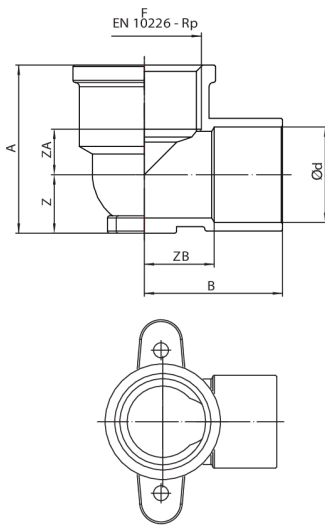

RB4472

F/female thread elbow with 2-hole wallplate.

Technical specifications

Ø D X RP	BAG	MASTER BOX	CODE	A	B	C	G	H	ZA	ZB
12 x 1/2"	10	150	RB4472A12012000	20	26	10	5	35	11	9
12 x 3/8"	10	200	RB4472A38012000	19	27	12	4,5	30	10	7
14 x 1/2"	10	150	RB4472A12014000	23	30	10	5	35	12	9
15 x 1/2"	10	150	RB4472A12015000	23	30	10	5	35	12	9
15 x 3/4"	10	80	RB4472A34015000	28	35	15	5	39	17	11
16 x 1/2"	10	150	RB4472A12016000	23	29	10	5	35	12	10
18 x 1/2"	10	100	RB4472A12018000	26	36	10	5	35	13	12
18 x 3/4"	10	80	RB4472A34018000	29	36	15	5	39	16	12
22 x 1/2"	10	70	RB4472A12022000	27	37	10	5	35	12	14
22 x 3/4"	10	70	RB4472A34022000	31	37	15	5	39	16	13