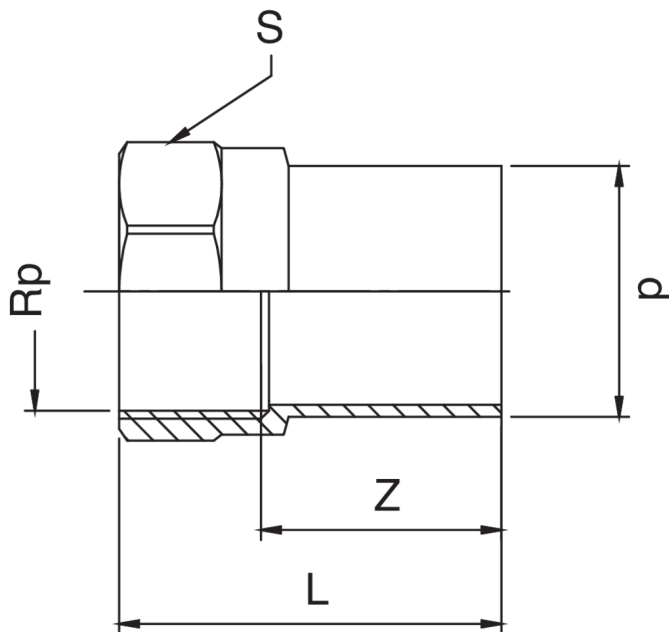

Bronze M/female thread adapter.

## Technical specifications

D X RP	BAG	MASTER BOX	CODE	L	S	Z
12 x 3/8"	10	200	RS8272A38012000	37	21	25
12 x 1/2"	10	200	RS8272A12012000	41	25	26
15 x 3/8"	10	200	RS8272A38015000	41	21	29
15 x 1/2"	10	200	RS8272A12015000	45	25	30
18 x 1/2"	10	150	RS8272A12018000	46	25	31
18 x 3/4"	10	100	RS8272A34018000	48	31	31
22 x 1/2"	10	100	RS8272A12022000	47	25	32
22 x 3/4"	10	80	RS8272A34022000	49	31	32
28 x 1"	5	40	RS8272B01028000	54	38	34
35 x 1"1/4	5	20	RS8272B14035000	57	48	35
42 x 1"1/2	5	20	RS8272B12042000	68	55	46
54 x 2"	1	10	RS8272C02054000	76	68	50