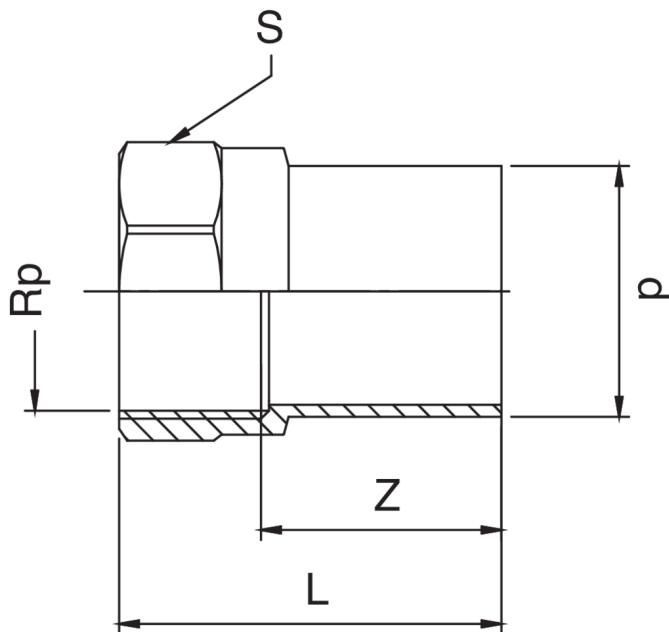

Bronze M/female thread adapter.

Technical specifications

D X RP	BAG	MASTER BOX	CODE	L	S	Z
12 x 3/8"	10	200	RS8272A38012000	37	21	25
12 x 1/2"	10	200	RS8272A12012000	41	25	26
15 x 3/8"	10	200	RS8272A38015000	41	21	29
15 x 1/2"	10	200	RS8272A12015000	45	25	30
18 x 1/2"	10	150	RS8272A12018000	46	25	31
18 x 3/4"	10	100	RS8272A34018000	48	31	31
22 x 1/2"	10	100	RS8272A12022000	47	25	32
22 x 3/4"	10	80	RS8272A34022000	49	31	32
28 x 1"	5	40	RS8272B01028000	54	38	34
35 x 1"1/4	5	20	RS8272B14035000	57	48	35
42 x 1"1/2	5	20	RS8272B12042000	68	55	46
54 x 2"	1	10	RS8272C02054000	76	68	50