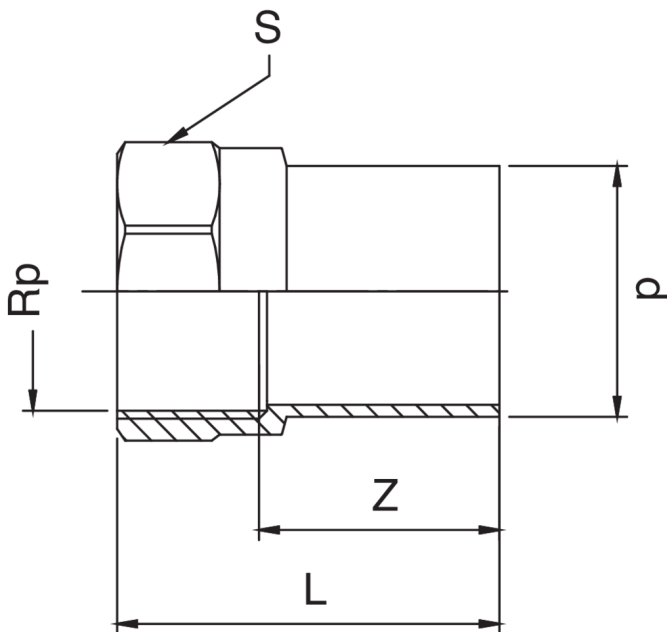

Bronze M/female thread adapter.

Technical specifications

D X RP	BAG	MASTER BOX	CODE	L	S	Z
12 x 3/8"	10	200	RS8272A38012000	37	21	25
12 x 1/2"	10	200	RS8272A12012000	41	25	26
15 x 3/8"	10	200	RS8272A38015000	41	21	29
15 x 1/2"	10	200	RS8272A12015000	45	25	30
18 x 1/2"	10	150	RS8272A12018000	46	25	31
18 x 3/4"	10	100	RS8272A34018000	48	31	31
22 x 1/2"	10	100	RS8272A12022000	47	25	32
22 x 3/4"	10	80	RS8272A34022000	49	31	32
28 x 1"	5	40	RS8272B01028000	54	38	34
35 x 1"1/4	5	20	RS8272B14035000	57	48	35
42 x 1"1/2	5	20	RS8272B12042000	68	55	46
54 x 2"	1	10	RS8272C02054000	76	68	50