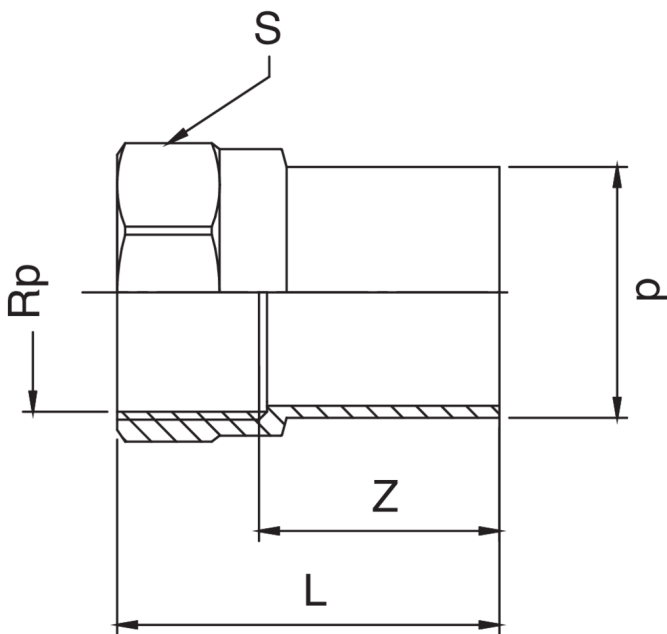

Bronze M/female thread adapter.

Technical specifications

D X RP	BAG	MASTER BOX	CODE	L	S	Z
12 x 3/8"	10	200	RS8272A38012000	37	21	25
12 x 1/2"	10	200	RS8272A12012000	41	25	26
15 x 3/8"	10	200	RS8272A38015000	41	21	29
15 x 1/2"	10	200	RS8272A12015000	45	25	30
18 x 1/2"	10	150	RS8272A12018000	46	25	31
18 x 3/4"	10	100	RS8272A34018000	48	31	31
22 x 1/2"	10	100	RS8272A12022000	47	25	32
22 x 3/4"	10	80	RS8272A34022000	49	31	32
28 x 1"	5	40	RS8272B01028000	54	38	34
35 x 1"1/4	5	20	RS8272B14035000	57	48	35
42 x 1"1/2	5	20	RS8272B12042000	68	55	46
54 x 2"	1	10	RS8272C02054000	76	68	50