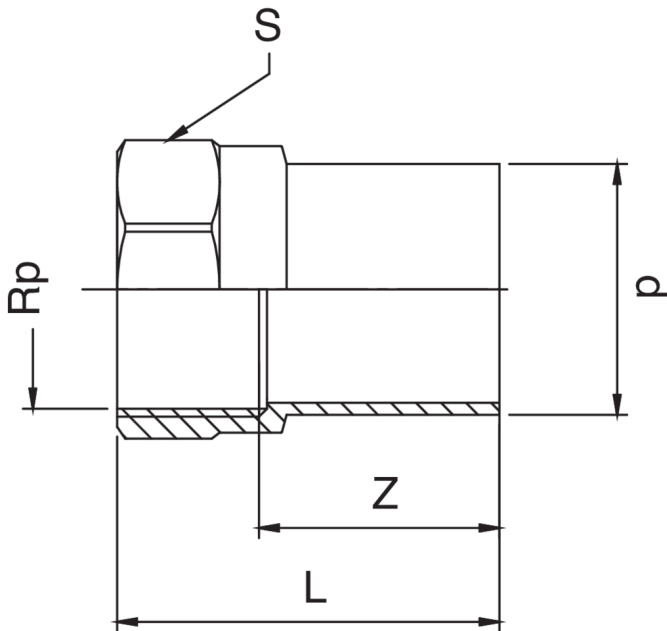

Bronze M/female thread adapter.

## Technical specifications

D X RP	BAG	MASTER BOX	CODE	L	S	Z
12 x 3/8"	10	200	RS8272A38012000	37	21	25
12 x 1/2"	10	200	RS8272A12012000	41	25	26
15 x 3/8"	10	200	RS8272A38015000	41	21	29
15 x 1/2"	10	200	RS8272A12015000	45	25	30
18 x 1/2"	10	150	RS8272A12018000	46	25	31
18 x 3/4"	10	100	RS8272A34018000	48	31	31
22 x 1/2"	10	100	RS8272A12022000	47	25	32
22 x 3/4"	10	80	RS8272A34022000	49	31	32
28 x 1"	5	40	RS8272B01028000	54	38	34
35 x 1"1/4	5	20	RS8272B14035000	57	48	35
42 x 1"1/2	5	20	RS8272B12042000	68	55	46
54 x 2"	1	10	RS8272C02054000	76	68	50