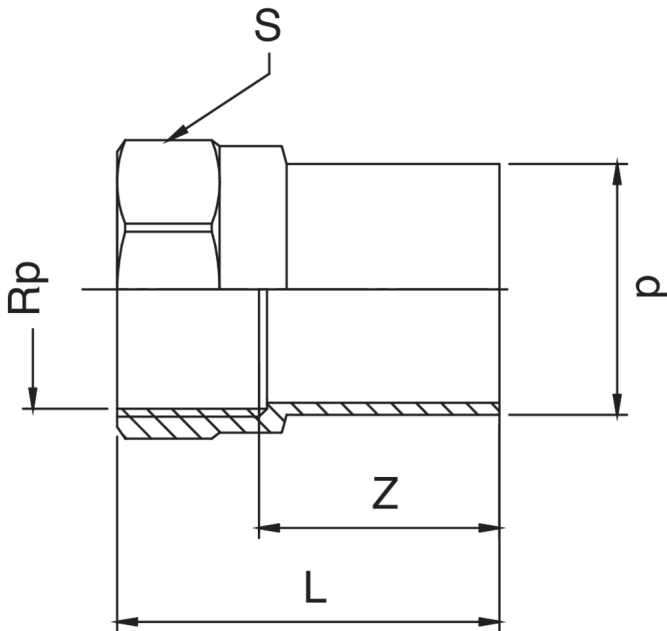

Bronze M/female thread adapter.

Technical specifications

D X RP	BAG	MASTER BOX	CODE	L	S	Z
12 x 3/8"	10	200	RS8272A38012000	37	21	25
12 x 1/2"	10	200	RS8272A12012000	41	25	26
15 x 3/8"	10	200	RS8272A38015000	41	21	29
15 x 1/2"	10	200	RS8272A12015000	45	25	30
18 x 1/2"	10	150	RS8272A12018000	46	25	31
18 x 3/4"	10	100	RS8272A34018000	48	31	31
22 x 1/2"	10	100	RS8272A12022000	47	25	32
22 x 3/4"	10	80	RS8272A34022000	49	31	32
28 x 1"	5	40	RS8272B01028000	54	38	34
35 x 1"1/4	5	20	RS8272B14035000	57	48	35
42 x 1"1/2	5	20	RS8272B12042000	68	55	46
54 x 2"	1	10	RS8272C02054000	76	68	50