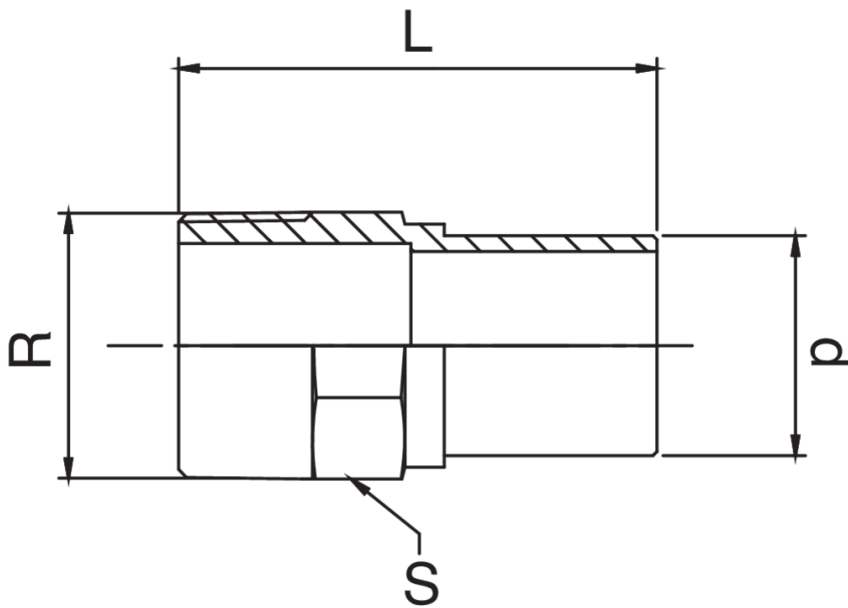

Bronze M/male thread adapter.

## Technical specifications

D X R	BAG	MASTER BOX	CODE	L	S
12 x 1/2"	10	200	RS8244A12012000	46	21
15 x 1/2"	10	200	RS8244A12015000	49	21
18 x 1/2"	10	150	RS8244A12018000	50	21
18 x 3/4"	10	100	RS8244A34018000	53	27
22 x 1/2"	10	100	RS8244A12022000	51	25
22 x 3/4"	10	100	RS8244A34022000	54	27
28 x 1"	5	50	RS8244B01028000	57	34
35 x 1"1/4	5	40	RS8244B14035000	64	42
42 x 1"1/2	5	25	RS8244B12042000	74	48
54 x 2"	1	10	RS8244C02054000	81	60