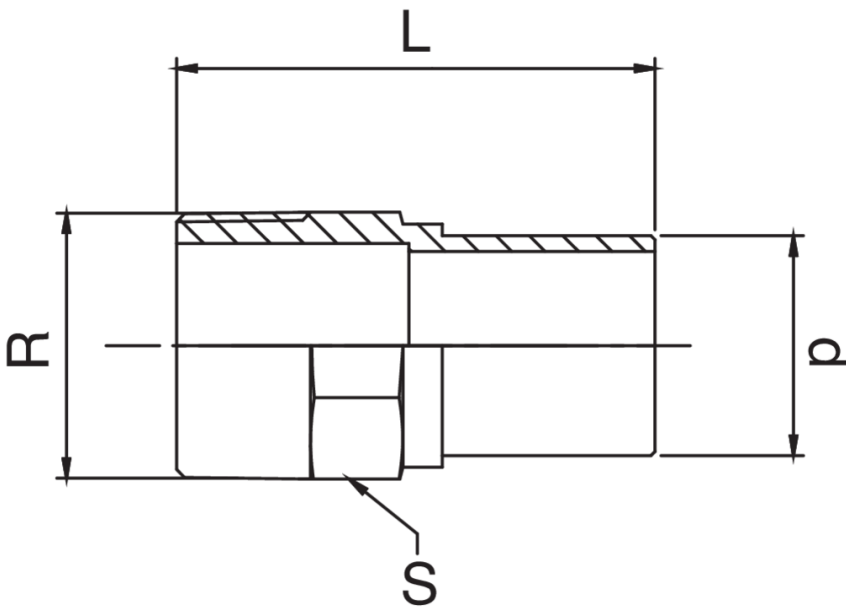

Bronze M/male thread adapter.

## Technical specifications

D X R	BAG	MASTER BOX	CODE	L	S
12 x 1/2"	10	200	RS8244A12012000	46	21
15 x 1/2"	10	200	RS8244A12015000	49	21
18 x 1/2"	10	150	RS8244A12018000	50	21
18 x 3/4"	10	100	RS8244A34018000	53	27
22 x 1/2"	10	100	RS8244A12022000	51	25
22 x 3/4"	10	100	RS8244A34022000	54	27
28 x 1"	5	50	RS8244B01028000	57	34
35 x 1"1/4	5	40	RS8244B14035000	64	42
42 x 1"1/2	5	25	RS8244B12042000	74	48
54 x 2"	1	10	RS8244C02054000	81	60