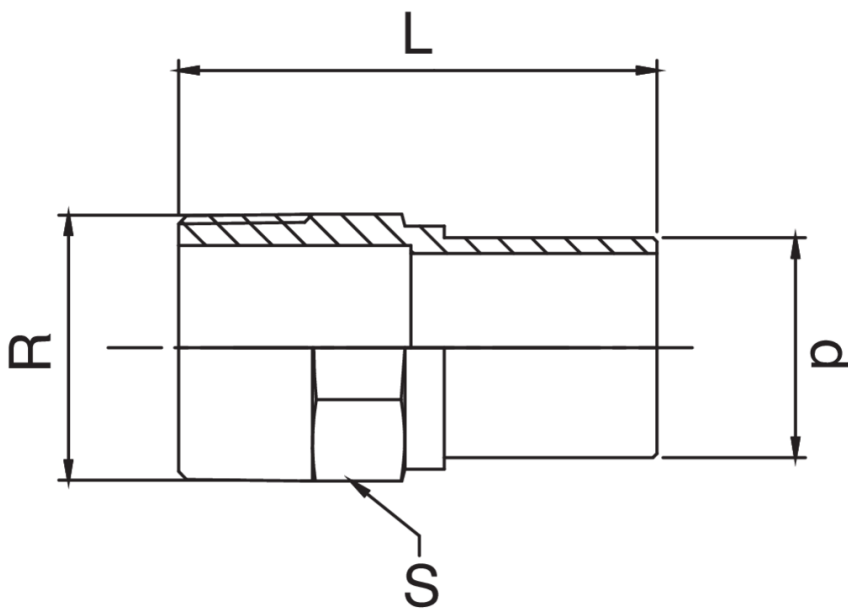

Bronze M/male thread adapter.

Technical specifications

D X R	BAG	MASTER BOX	CODE	L	S
12 x 1/2"	10	200	RS8244A12012000	46	21
15 x 1/2"	10	200	RS8244A12015000	49	21
18 x 1/2"	10	150	RS8244A12018000	50	21
18 x 3/4"	10	100	RS8244A34018000	53	27
22 x 1/2"	10	100	RS8244A12022000	51	25
22 x 3/4"	10	100	RS8244A34022000	54	27
28 x 1"	5	50	RS8244B01028000	57	34
35 x 1"1/4	5	40	RS8244B14035000	64	42
42 x 1"1/2	5	25	RS8244B12042000	74	48
54 x 2"	1	10	RS8244C02054000	81	60