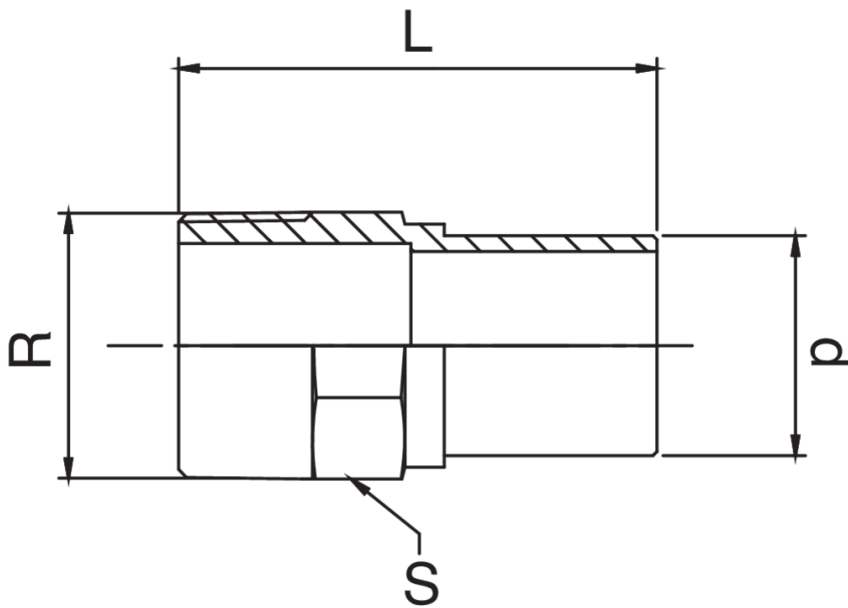

Bronze M/male thread adapter.

Technical specifications

D X R	BAG	MASTER BOX	CODE	L	S
12 x 1/2"	10	200	RS8244A12012000	46	21
15 x 1/2"	10	200	RS8244A12015000	49	21
18 x 1/2"	10	150	RS8244A12018000	50	21
18 x 3/4"	10	100	RS8244A34018000	53	27
22 x 1/2"	10	100	RS8244A12022000	51	25
22 x 3/4"	10	100	RS8244A34022000	54	27
28 x 1"	5	50	RS8244B01028000	57	34
35 x 1"1/4	5	40	RS8244B14035000	64	42
42 x 1"1/2	5	25	RS8244B12042000	74	48
54 x 2"	1	10	RS8244C02054000	81	60