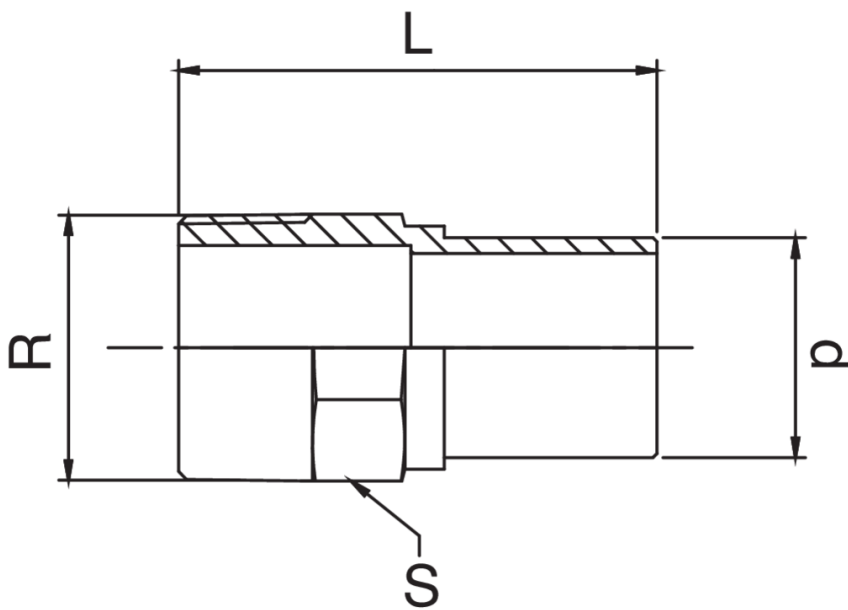

Bronze M/male thread adapter.

## Technical specifications

D X R	BAG	MASTER BOX	CODE	L	S
12 x 1/2"	10	200	RS8244A12012000	46	21
15 x 1/2"	10	200	RS8244A12015000	49	21
18 x 1/2"	10	150	RS8244A12018000	50	21
18 x 3/4"	10	100	RS8244A34018000	53	27
22 x 1/2"	10	100	RS8244A12022000	51	25
22 x 3/4"	10	100	RS8244A34022000	54	27
28 x 1"	5	50	RS8244B01028000	57	34
35 x 1"1/4	5	40	RS8244B14035000	64	42
42 x 1"1/2	5	25	RS8244B12042000	74	48
54 x 2"	1	10	RS8244C02054000	81	60