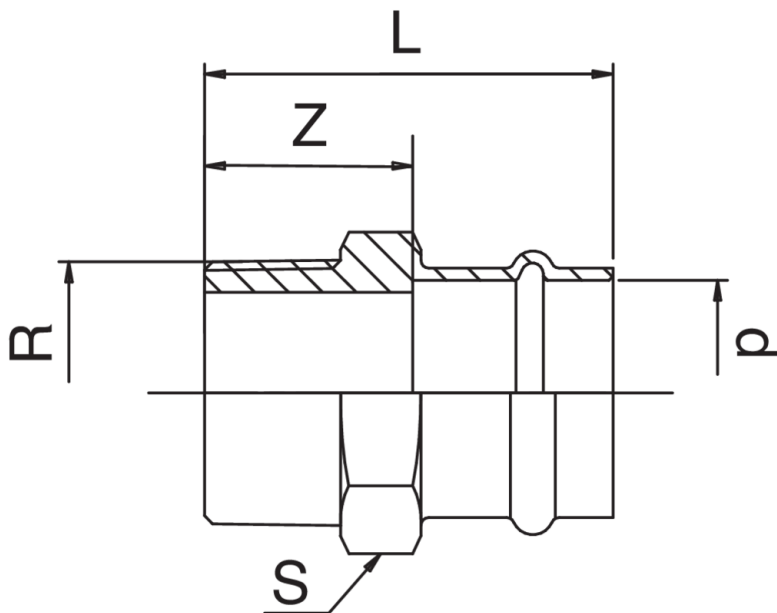

F/male thread adapter.

Technical specifications

D X R	BAG	MASTER BOX	CODE	L	S	Z
12 x 3/8"	10	100	ZCF243A38012000	34	19	16
12 x 1/2"	10	100	ZCF243A12012000	38	19	20
15 x 3/8"	10	100	ZCF243A38015000	39	25	17
15 x 1/2"	10	150	ZCF243A12015000	43	25	21
18 x 1/2"	10	150	ZCF243A12018000	44	27	21
18 x 3/4"	10	100	ZCF243A34018000	45	27	22
22 x 1/2"	10	100	ZCF243A12022000	45	32	21
22 x 3/4"	10	100	ZCF243A34022000	46	32	22
22 x 1"	5	50	ZCF243B01022000	55	34	31
28 x 3/4"	5	70	ZCF243A34028000	57	32	32
28 x 1"	5	50	ZCF243B01028000	57	34	32
35 x 1"	5	40	ZCF243B01035000	60	38	34
35 x 1"1/4	5	40	ZCF243B14035000	60	42	34
35 x 1"1/2	5	20	ZCF243B12035000	62	48	36
42 x 1"1/2	5	20	ZCF243B12042000	72	50	36
54 x 2"	1	10	ZCF243C02054000	83	60	43

The big-size, item ACF243 is available.

Applications

HEATING

HVAC

COMPRESSED
AIR