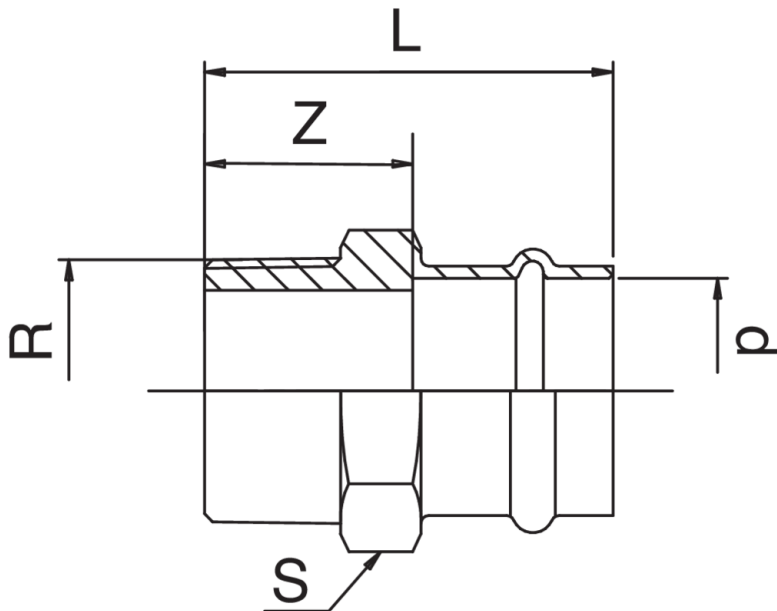

F/male thread adapter.

Technical specifications

D X R	BAG	MASTER BOX	CODE	L	S	Z
12 x 3/8"	10	100	ZCF243A38012000	34	19	16
12 x 1/2"	10	100	ZCF243A12012000	38	19	20
15 x 3/8"	10	100	ZCF243A38015000	39	25	17
15 x 1/2"	10	150	ZCF243A12015000	43	25	21
18 x 1/2"	10	150	ZCF243A12018000	44	27	21
18 x 3/4"	10	100	ZCF243A34018000	45	27	22
22 x 1/2"	10	100	ZCF243A12022000	45	32	21
22 x 3/4"	10	100	ZCF243A34022000	46	32	22
22 x 1"	5	50	ZCF243B01022000	55	34	31
28 x 3/4"	5	70	ZCF243A34028000	57	32	32
28 x 1"	5	50	ZCF243B01028000	57	34	32
35 x 1"	5	40	ZCF243B01035000	60	38	34
35 x 1"1/4	5	40	ZCF243B14035000	60	42	34
35 x 1"1/2	5	20	ZCF243B12035000	62	48	36
42 x 1"1/2	5	20	ZCF243B12042000	72	50	36
54 x 2"	1	10	ZCF243C02054000	83	60	43

The big-size, item ACF243 is available.

Applications

HEATING

HVAC

COMPRESSED
AIR