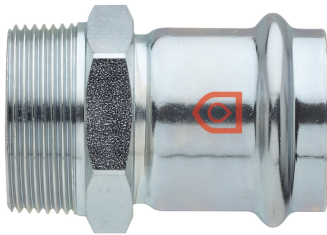

F/male thread adapter.

Technical specifications

D X R	BAG	MASTER BOX	CODE	L	S	Z
12 x 3/8"	10	100	ZCF243A38012000	34	19	16
12 x 1/2"	10	100	ZCF243A12012000	38	19	20
15 x 3/8"	10	100	ZCF243A38015000	39	25	17
15 x 1/2"	10	150	ZCF243A12015000	43	25	21
18 x 1/2"	10	150	ZCF243A12018000	44	27	21
18 x 3/4"	10	100	ZCF243A34018000	45	27	22
22 x 1/2"	10	100	ZCF243A12022000	45	32	21
22 x 3/4"	10	100	ZCF243A34022000	46	32	22
22 x 1"	5	50	ZCF243B01022000	55	34	31
28 x 3/4"	5	70	ZCF243A34028000	57	32	32
28 x 1"	5	50	ZCF243B01028000	57	34	32
35 x 1"	5	40	ZCF243B01035000	60	38	34
35 x 1"1/4	5	40	ZCF243B14035000	60	42	34
35 x 1"1/2	5	20	ZCF243B12035000	62	48	36
42 x 1"1/2	5	20	ZCF243B12042000	72	50	36
54 x 2"	1	10	ZCF243C02054000	83	60	43

The big-size, item ACF243 is available.

Applications

HEATING

HVAC

COMPRESSED
AIR