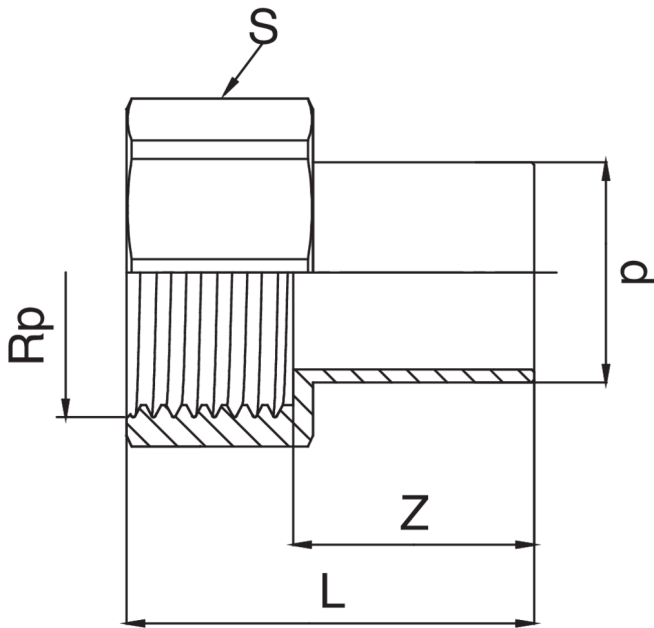

Male/female thread adapter.

## Technical specifications

D X RP	BAG	MASTER BOX	CODE	L	S	Z
15 x 1/2"	10	100	ZCF271A12015000	48	27	32
18 x 1/2"	10	100	ZCF271A12018000	49	27	33
18 x 3/4"	10	100	ZCF271A34018000	51	32	33
22 x 1/2"	10	60	ZCF271A12022000	50	27	34
22 x 3/4"	10	60	ZCF271A34022000	52	32	34