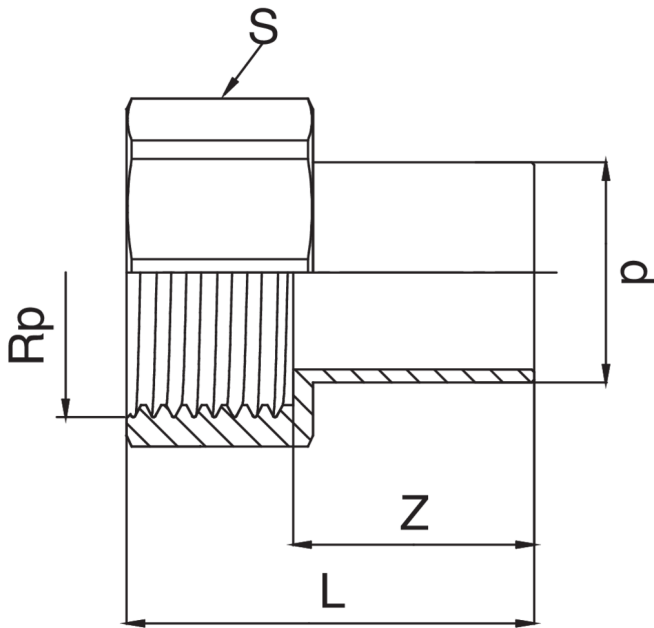

Male/female thread adapter.

Technical specifications

D X RP	BAG	MASTER BOX	CODE	L	S	Z
15 x 1/2"	10	100	ZCF271A12015000	48	27	32
18 x 1/2"	10	100	ZCF271A12018000	49	27	33
18 x 3/4"	10	100	ZCF271A34018000	51	32	33
22 x 1/2"	10	60	ZCF271A12022000	50	27	34
22 x 3/4"	10	60	ZCF271A34022000	52	32	34