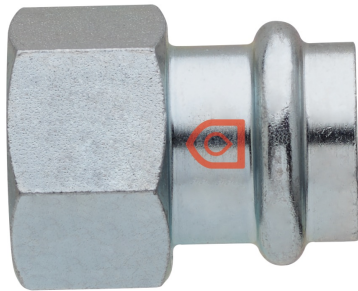

F/female thread adapter.

Technical specifications

D X RP	BAG	MASTER BOX	CODE	L	S	Z
12 x 3/8"	10	100	ZCF270A38012000	31	21	13
12 x 1/2"	10	100	ZCF270A12012000	34	25	16
15 x 3/8"	10	100	ZCF270A38015000	46	21	24
15 x 1/2"	10	200	ZCF270A12015000	50	25	28
18 x 1/2"	10	150	ZCF270A12018000	54	25	31
18 x 3/4"	10	100	ZCF270A34018000	55	32	32
22 x 1/2"	10	100	ZCF270A12022000	55	32	31
22 x 3/4"	10	100	ZCF270A34022000	44	32	20
22 x 1"	5	50	ZCF270B01022000	59	38	35
28 x 3/4"	5	70	ZCF270A34028000	57	32	32
28 x 1"	5	50	ZCF270B01028000	60	38	35
35 x 1"	5	40	ZCF270B01035000	61	38	35
35 x 1"1/4	5	30	ZCF270B14035000	63	50	37
35 x 1"1/2	5	20	ZCF270B12035000	63	55	37
42 x 1"1/2	1	20	ZCF270B12042000	71	55	35
54 x 1"1/2	1	15	ZCF270B12054000	84	60	44
54 x 2"	1	10	ZCF270C02054000	90	64	50

The big-size, item ACF270 is available.

Applications

HEATING

HVAC

COMPRESSED
AIR