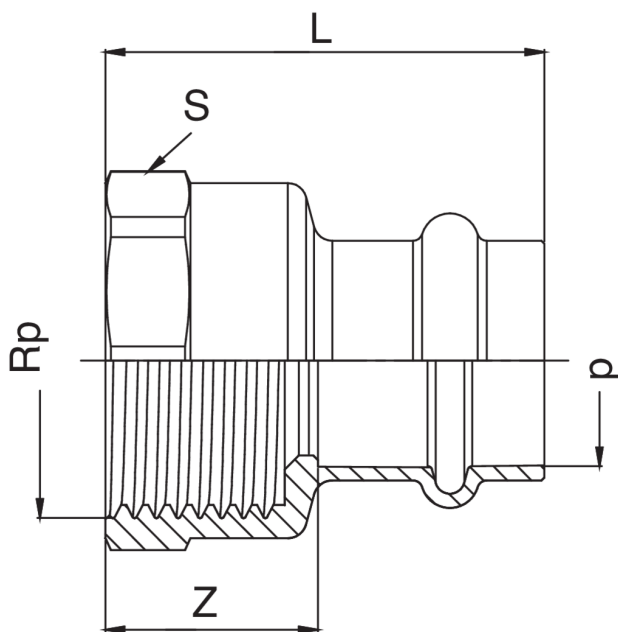

F/female thread adapter.

Technical specifications

D X RP	BAG	MASTER BOX	CODE	L	S	Z
12 x 3/8"	10	100	ZCF270A38012000	31	21	13
12 x 1/2"	10	100	ZCF270A12012000	34	25	16
15 x 3/8"	10	100	ZCF270A38015000	46	21	24
15 x 1/2"	10	200	ZCF270A12015000	50	25	28
18 x 1/2"	10	150	ZCF270A12018000	54	25	31
18 x 3/4"	10	100	ZCF270A34018000	55	32	32
22 x 1/2"	10	100	ZCF270A12022000	55	32	31
22 x 3/4"	10	100	ZCF270A34022000	44	32	20
22 x 1"	5	50	ZCF270B01022000	59	38	35
28 x 3/4"	5	70	ZCF270A34028000	57	32	32
28 x 1"	5	50	ZCF270B01028000	60	38	35
35 x 1"	5	40	ZCF270B01035000	61	38	35
35 x 1"1/4	5	30	ZCF270B14035000	63	50	37
35 x 1"1/2	5	20	ZCF270B12035000	63	55	37
42 x 1"1/2	1	20	ZCF270B12042000	71	55	35
54 x 1"1/2	1	15	ZCF270B12054000	84	60	44
54 x 2"	1	10	ZCF270C02054000	90	64	50

The big-size, item ACF270 is available.

Applications

HEATING

HVAC

COMPRESSED
AIR