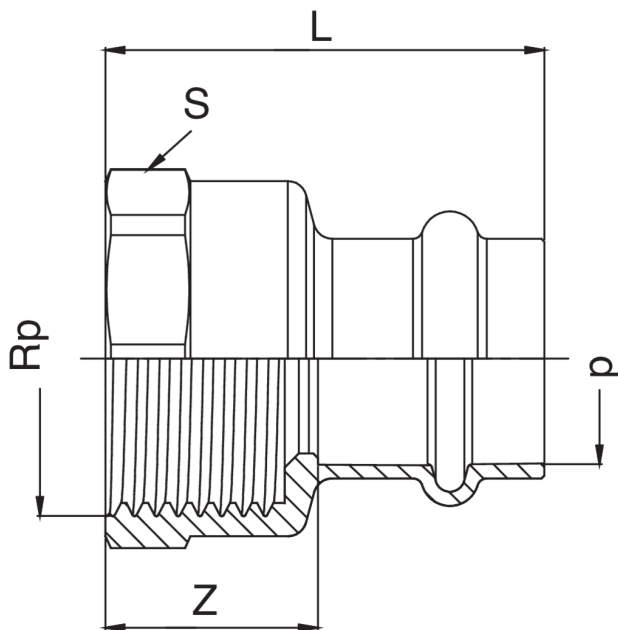

F/female thread adapter.

Technical specifications

D X RP	BAG	MASTER BOX	CODE	L	S	Z
12 x 3/8"	10	100	ZCF270A38012000	31	21	13
12 x 1/2"	10	100	ZCF270A12012000	34	25	16
15 x 3/8"	10	100	ZCF270A38015000	46	21	24
15 x 1/2"	10	200	ZCF270A12015000	50	25	28
18 x 1/2"	10	150	ZCF270A12018000	54	25	31
18 x 3/4"	10	100	ZCF270A34018000	55	32	32
22 x 1/2"	10	100	ZCF270A12022000	55	32	31
22 x 3/4"	10	100	ZCF270A34022000	44	32	20
22 x 1"	5	50	ZCF270B01022000	59	38	35
28 x 3/4"	5	70	ZCF270A34028000	57	32	32
28 x 1"	5	50	ZCF270B01028000	60	38	35
35 x 1"	5	40	ZCF270B01035000	61	38	35
35 x 1"1/4	5	30	ZCF270B14035000	63	50	37
35 x 1"1/2	5	20	ZCF270B12035000	63	55	37
42 x 1"1/2	1	20	ZCF270B12042000	71	55	35
54 x 1"1/2	1	15	ZCF270B12054000	84	60	44
54 x 2"	1	10	ZCF270C02054000	90	64	50

The big-size, item ACF270 is available.

Applications

HEATING

HVAC

COMPRESSED
AIR