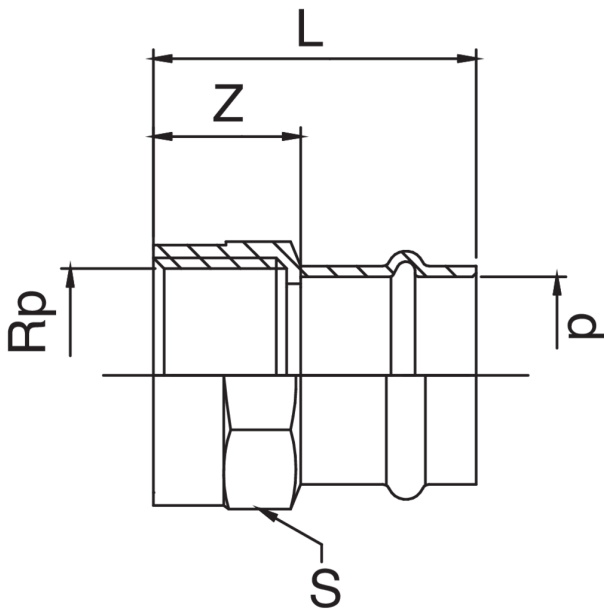

## Technical specifications

D X RP	BAG	MASTER BOX	CODE	L	S	Z
12 x 3/8"	10	250	RS8270A38012000	35	25	5
12 x 1/2"	10	200	RS8270A12012000	36	25	3
15 x 3/8"	10	200	RS8270A38015000	36	25	2
15 x 1/2"	10	200	RS8270A12015000	40	25	3
15 x 3/4"	10	150	RS8270A34015000	41	32	2
18 x 1/2"	10	150	RS8270A12018000	41	27	3
18 x 3/4"	10	100	RS8270A34018000	44	31	4
22 x 1/2"	10	100	RS8270A12022000	41	32	2
22 x 3/4"	10	100	RS8270A34022000	46	32	5
22 x 1"	5	80	RS8270B01022000	47	38	4
28 x 1/2"	10	100	RS8270A12028000	41	32	2
28 x 3/4"	5	60	RS8270A34028000	48	38	8
28 x 1"	5	50	RS8270B01028000	48	38	4
28 x 1"1/4	5	30	RS8270B14028000	50	46	3
35 x 3/4"	5	50	RS8270A34035000	50	42	7
35 x 1"	5	40	RS8270B01035000	47	46	2
35 x 1"1/4	5	40	RS8270B14035000	52	48	4
42 x 1"1/4	5	25	RS8270B14042000	64	56	6
42 x 1"1/2	5	25	RS8270B12042000	65	56	7
54 x 2"	1	15	RS8270C02054000	80	68	16

The big-size, item RB8270, is available.