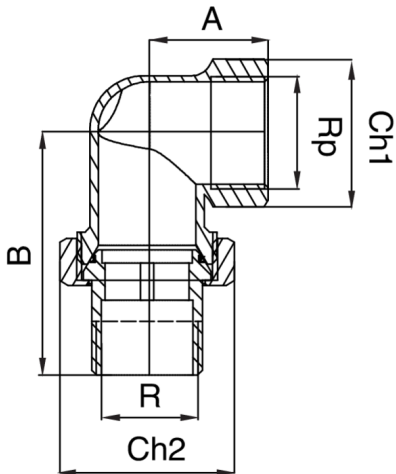

## RB3098

Winkel Verschraubung Axl.

### Technische Spezifikationen

RP/R	BAG	MASTER BOX	CODE	A	B	CH1	CH2
1/4"	10	200	RB3098A14A14000	23	46	21	27
3/8"	10	100	RB3098A38A38000	23	46	21	27
1/2"	10	80	RB3098A12A12000	25	53	26	30
3/4"	10	70	RB3098A34A34000	26	60	31	37
1"	5	30	RB3098B01B01000	33	68	37	46
1"1/4	1	15	RB3098B14B14000	40	80	48	52
1"1/2	1	20	RB3098B12B12000	40	93	55	64
2"	1	10	RB3098C02000000	55	105	70	82