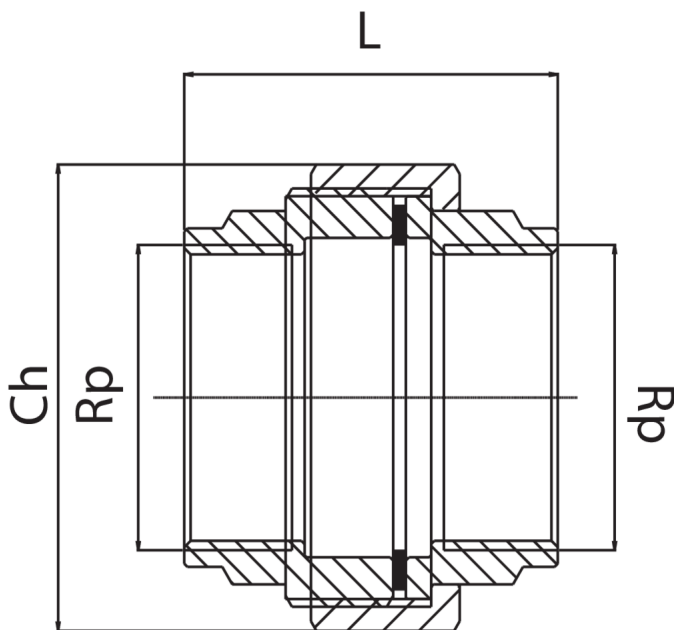

## RB3330

Rohrverschraubung I Gewinde flachdichtend.

### Technische Spezifikationen

| RP    | BAG | MASTER BOX | CODE            | CH | L  |
|-------|-----|------------|-----------------|----|----|
| 1/4"  | 5   | 200        | RB3330A14A14000 | 27 | 38 |
| 3/8"  | 5   | 80         | RB3330A38A38000 | 30 | 38 |
| 1/2"  | 5   | 80         | RB3330A12A12000 | 37 | 42 |
| 3/4"  | 5   | 80         | RB3330A34A34000 | 46 | 46 |
| 1"    | 5   | 40         | RB3330B01B01000 | 52 | 50 |
| 1"1/4 | 1   | 45         | RB3330B14B14000 | 64 | 59 |
| 1"1/2 | 1   | 12         | RB3330B12B12000 | 73 | 60 |
| 2"    | 1   | 10         | RB3330C02C02000 | 89 | 72 |