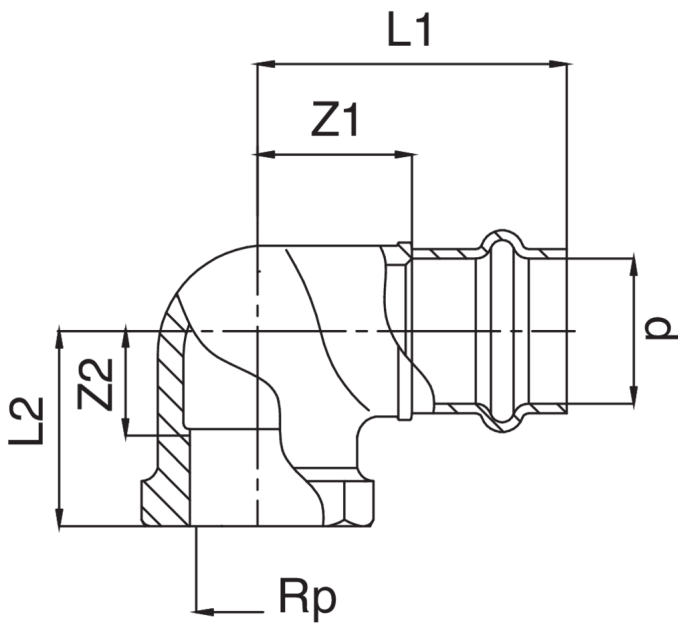

Coude 90° F/filetage femelle en bronze.

Spécifications techniques

D X RP	BAG	MASTER BOX	CODE	L1	L2	Z1	Z2
12 x 3/8"	10	150	PG8090A38012000	44	18	26	9
12 x 1/2"	10	150	PG8090A12012000	44	22	26	11
15 x 3/8"	10	100	PG8090A38015000	47	19	25	10
15 x 1/2"	10	100	PG8090A12015000	45	24	23	13
15 x 3/4"	10	70	PG8090A34015000	49	31	27	16
18 x 1/2"	10	100	PG8090A12018000	47	24	24	13
18 x 3/4"	5	70	PG8090A34018000	50	24	27	9
22 x 1/2"	10	60	PG8090A12022000	49	24	25	13
22 x 3/4"	5	60	PG8090A34022000	49	29	25	6
22 x 1"	5	40	PG8090B01022000	60	33	36	10
28 x 1"	5	40	PG8090B01028000	61	33	36	9
35 x 1"1/4	5	20	PG8090B14035000	67	40	41	22
42 x 1"1/2	5	20	PG8090B12042000	77	43	41	25
54 x 2"	1	8	PG8090C02054000	97	57	57	39